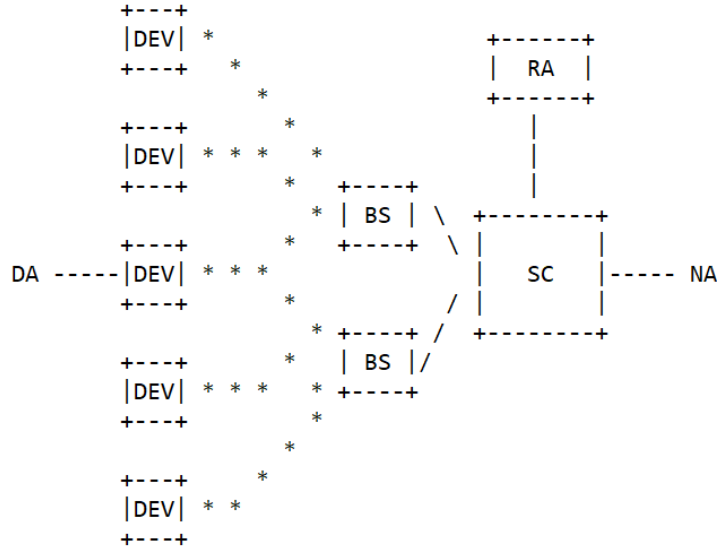

# SCHC over Sigfox

Authors:

Juan Carlos Zuniga <juancarlos.zuniga@sigfox.com>

Carles Gomez Montenegro <carlesgo@entel.upc.edu>

Laurent Toutain <laurent.toutain@imt-atlantique.fr>

# draft-zuniga-lpwan-schc-over-sigfox

Early draft describing open SCHC parameters that need to be defined for technology-specific implementations

- Network architecture
  - Equivalences
- SCHC Rules
  - Parameters and usage
- Fragmentation
  - Preferred modes of operation
  - Parameters
  - Timers

# Architecture

Sigfox network architecture

LPWAN Architecture