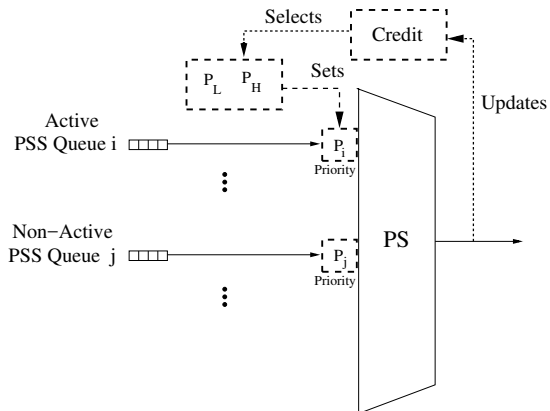

# Priority Switching Scheduler

draft-finzi-priority-switching-scheduler-00

Usecase on 3-classes DiffServ architecture (following RFC5865) within AF class:

Range of AF output rate as a function of EF input rate and AF rate scheduler weight