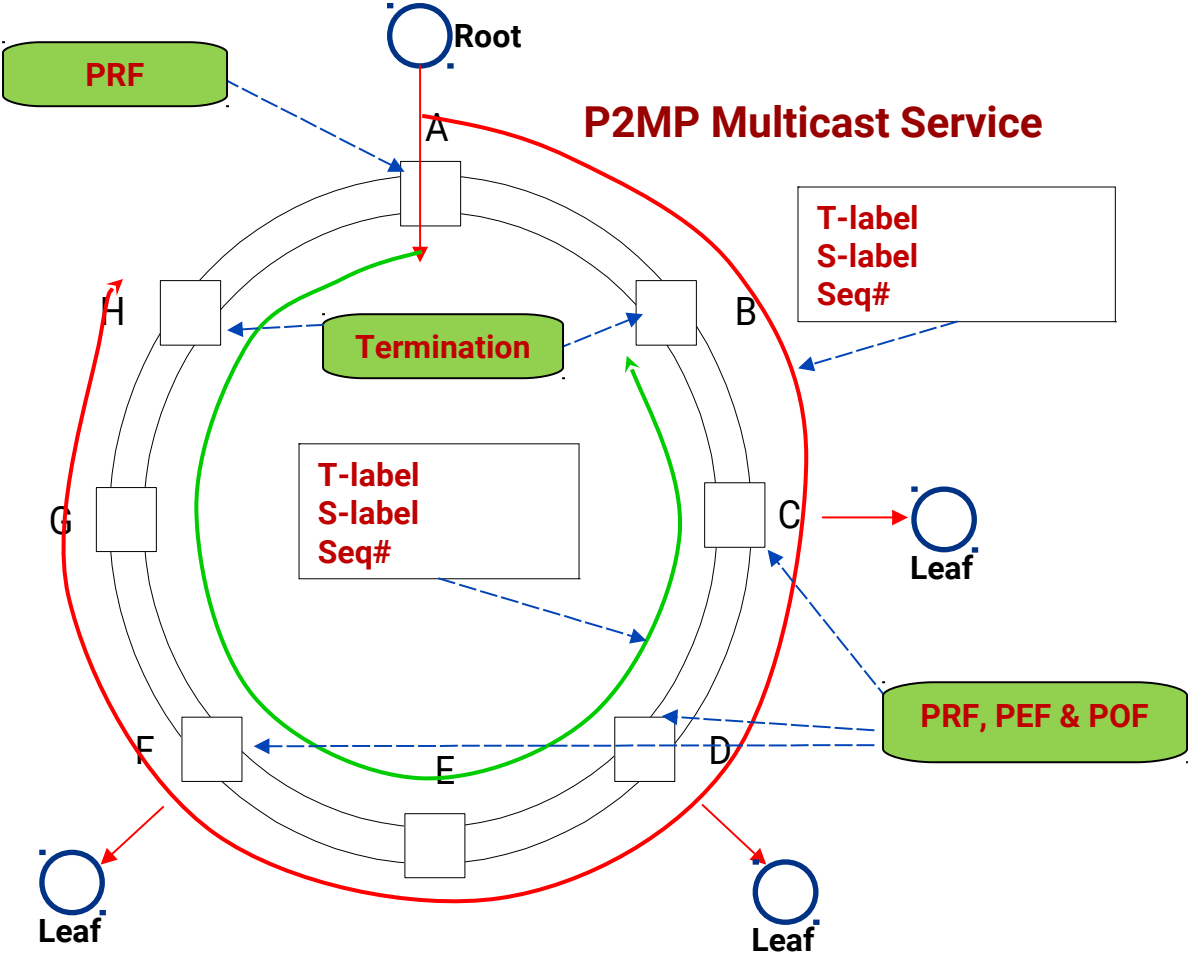

DetNet Application in Ring Topologies

draft-jiang-detnet-ring-02

Yuanlong Jiang, Norman Finn	Huawei
Jeong-dong Ryoo	ETRI
Balazs Varga	Ericsson
Liang Geng	China Mobile

Updates in Version 02

- Aligned with the newest Detnet Architecture and Data plane drafts (draft-ietf-detnet-architecture, detnet-dp-sol-mpls)
 - Using PRF, PEF & POF functions
 - Support the packet reorder function

Multicast ring in Detnet

Interconnection of Rings

P2MP Multicast Service

Summary & Next Step

- Detnet ring is highly resilient, very efficient in multicast
 - ✓ To reduce delays in Detnet, only reorder near leafs, i.e., on egress nodes
 - ✓ Support high resiliency & in order delivery of services
 - ✓ No matter how many leaf nodes, only 2 copies of packets are sent, one for CW, and one for CCW
- Call for WG adoption?