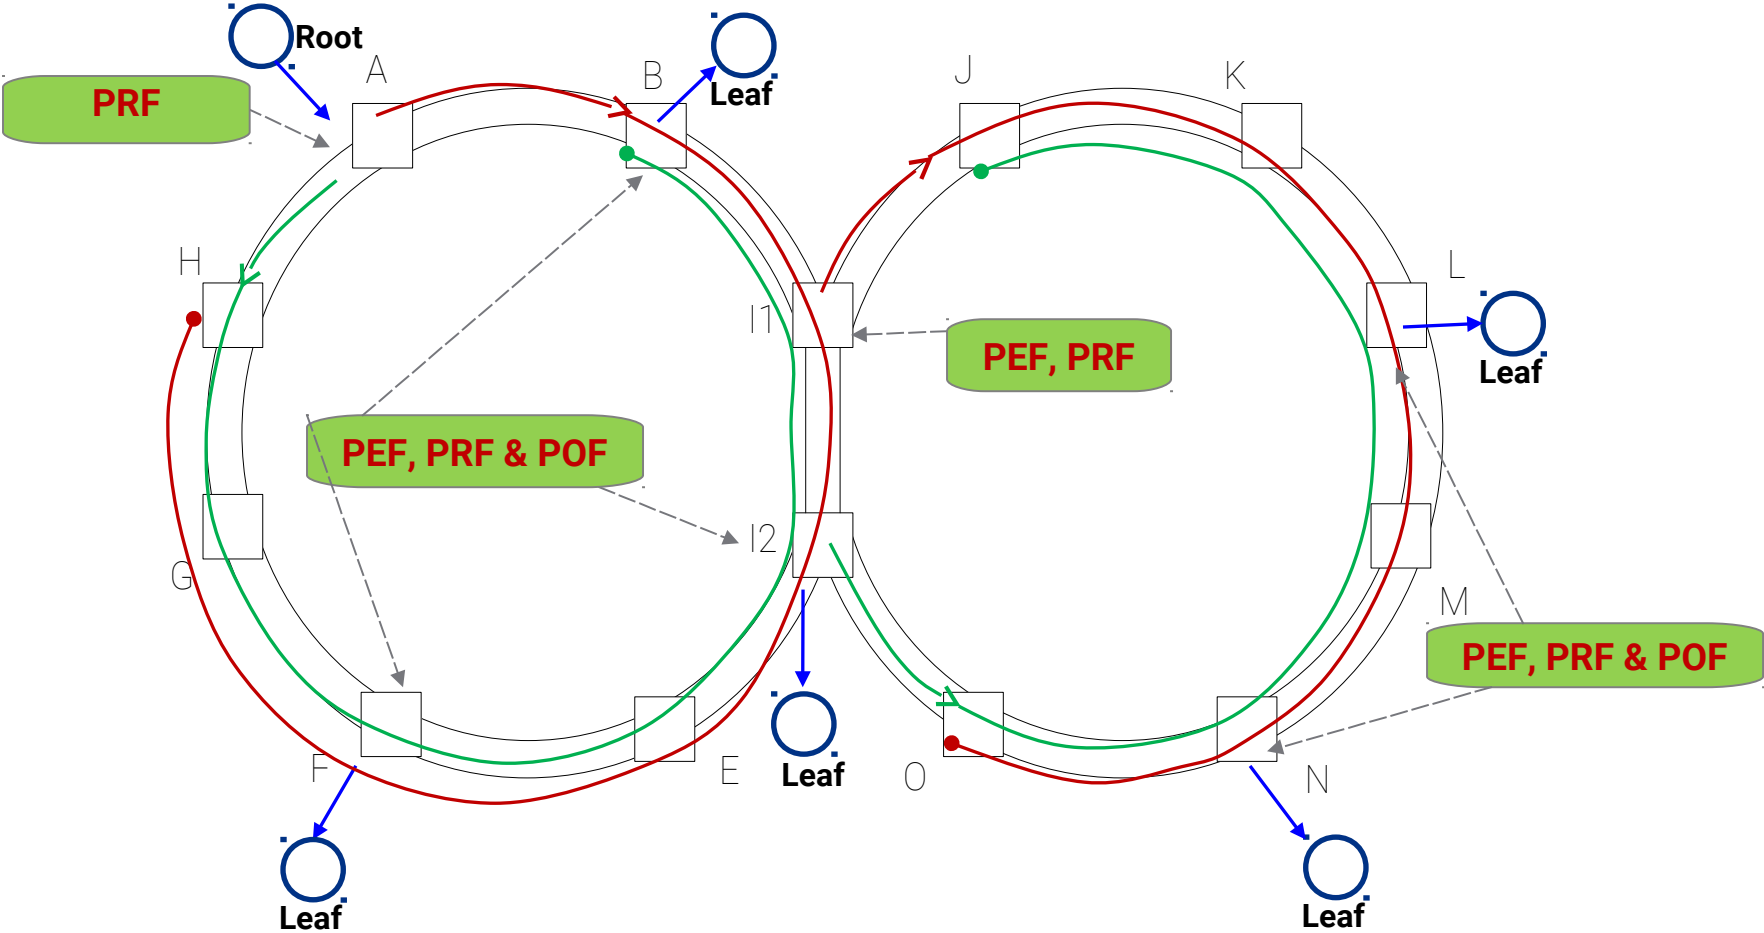

DetNet Application in Ring Topologies

draft-jiang-detnet-ring-02

Yuanlong Jiang, Norman Finn	Huawei
Jeong-dong Ryoo	ETRI
Balazs Varga	Ericsson
Liang Geng	China Mobile

Updates in Version 02

- Aligned with the newest Detnet Architecture and Data plane drafts (draft-ietf-detnet-architecture, detnet-dp-sol-mpls)
 - Using PRF, PEF & POF functions
 - Support the packet reorder function

Multicast ring in Detnet

Interconnection of Rings

P2MP Multicast Service

Summary & Next Step

- Detnet ring is highly resilient, very efficient in multicast
 - ✓ To reduce delays in Detnet, only reorder near leafs, i.e., on egress nodes
 - ✓ Support high resiliency & in order delivery of services
 - ✓ No matter how many leaf nodes, only 2 copies of packets are sent, one for CW, and one for CCW
- Call for WG adoption?