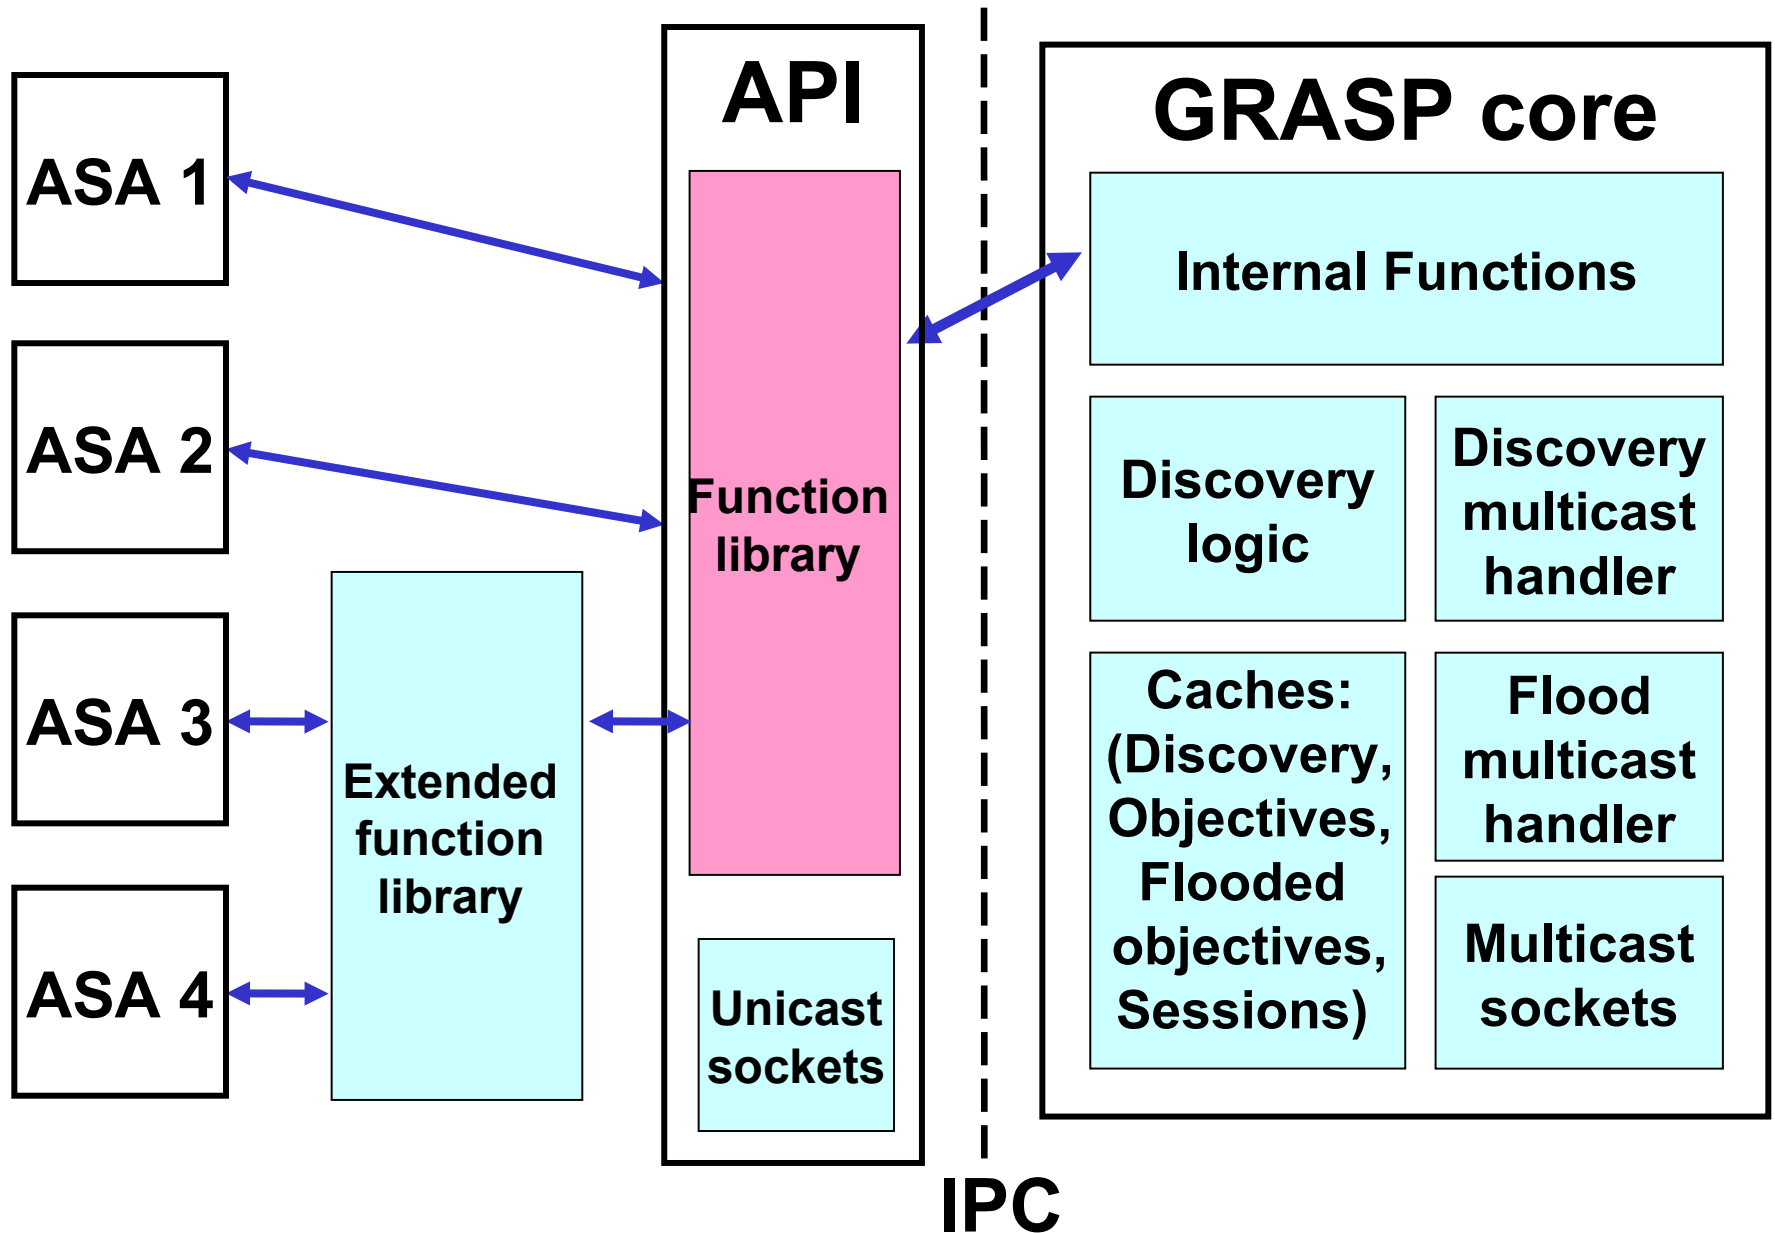

GRASP Application Programming Interface

draft-ietf-anima-grasp-api-03

**Brian Carpenter (editor)
Bing Liu (editor)
Wendong Wang
Xiangyang Gong**

**IETF 105
July 2019**

Reminder: model

Reminder of Contents

- Design Principles
- Asynchronous Operations
- Parameters and data structures
- Functions:
 - Registration
 - Discovery
 - Negotiation
 - Synchronization
 - Flooding

Is this ready for WG last call?