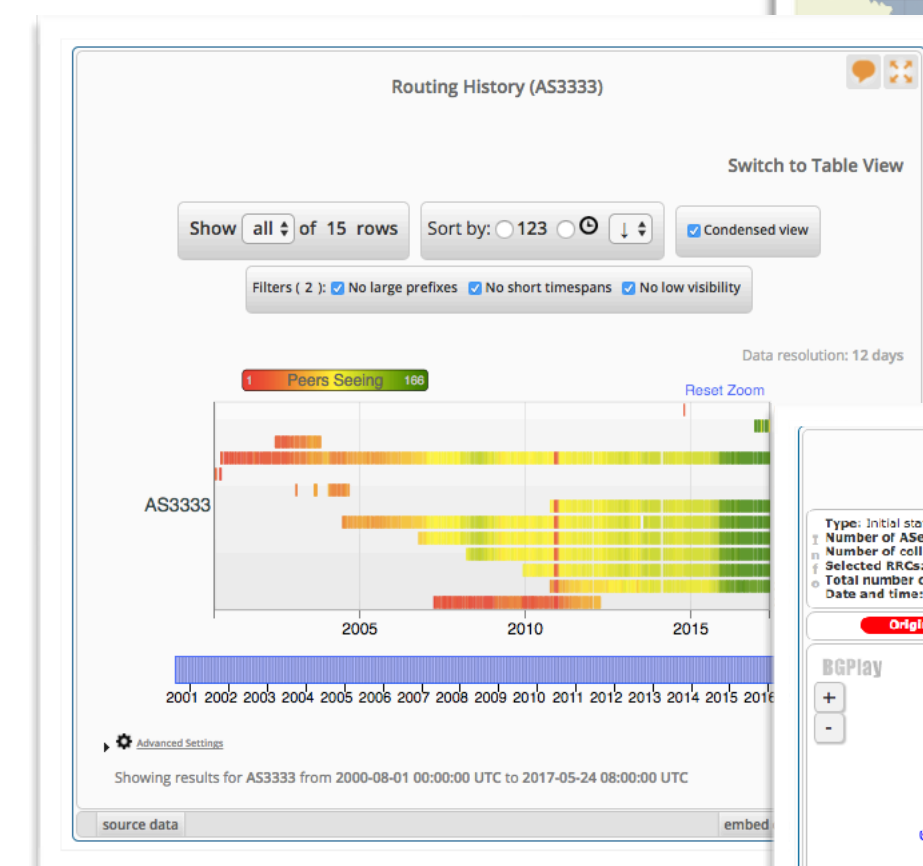

IETF 104 GAIA RG - RIPE NCC Data and Tools

- **RIPE Atlas**

- Active measurements

- **RIPEstat**

- **Routing Information Service**

- RIS Live Stream

- **IPv6 Measurements**

- **RIPE Labs**

- <https://labs.ripe.net>