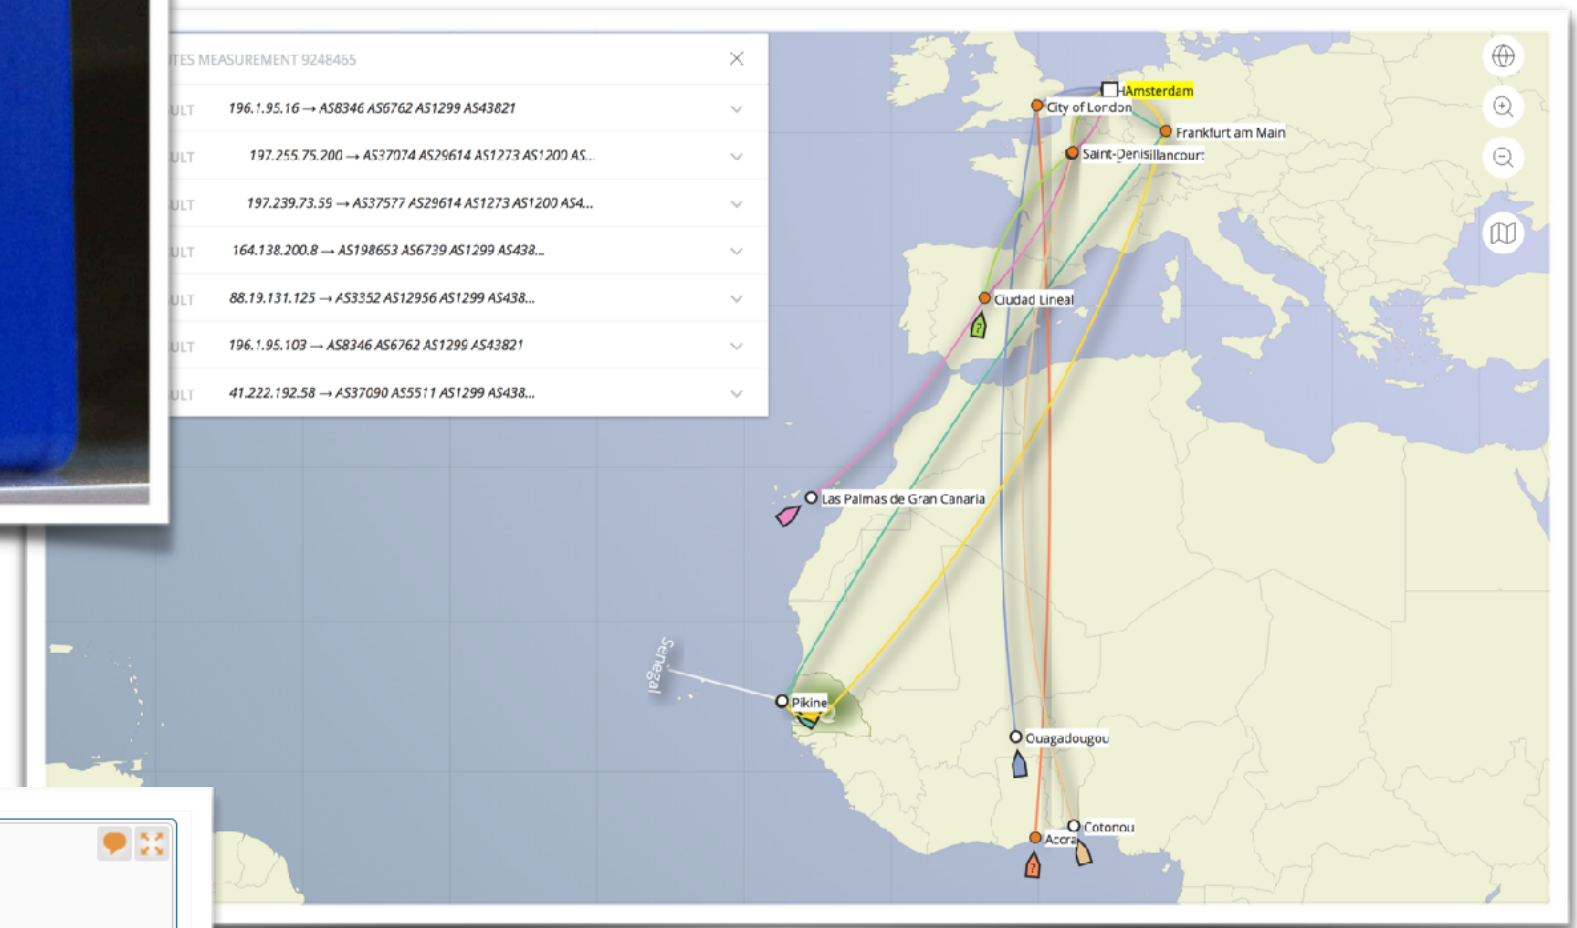

IETF 104 GAIA RG - RIPE NCC Data and Tools

- **RIPE Atlas**

- Active measurements

- **RIPEstat**

- **Routing Information Service**

- RIS Live Stream

- **IPv6 Measurements**

- **RIPE Labs**

- <https://labs.ripe.net>