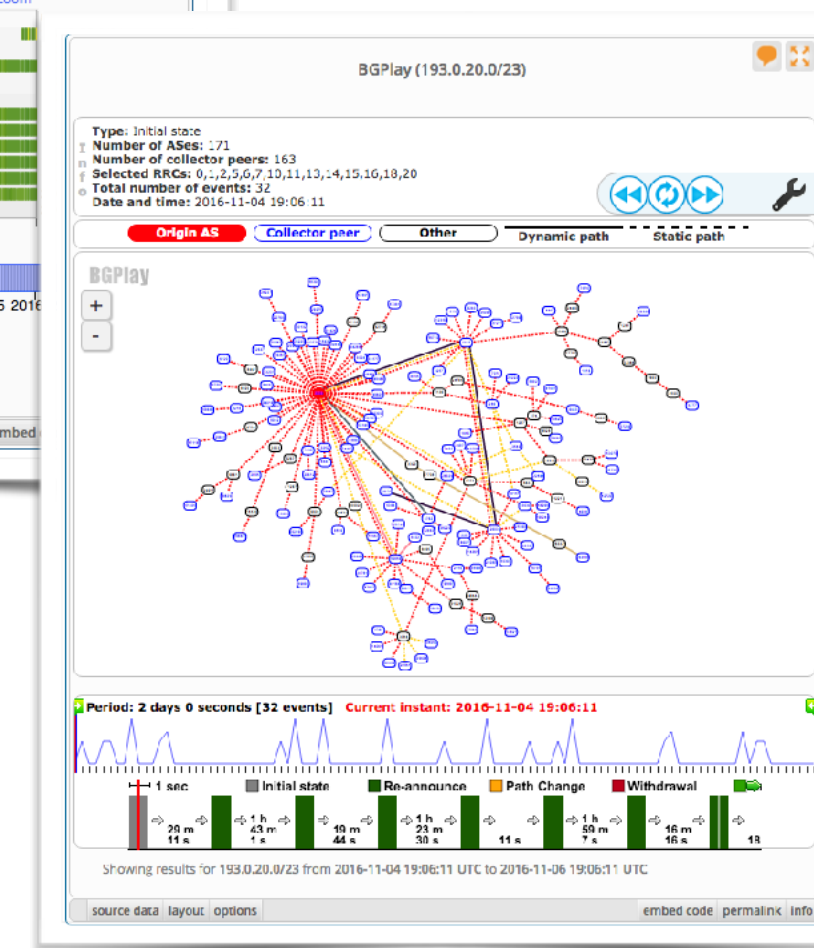

IETF 104 GAIA RG - RIPE NCC Data and Tools

- **RIPE Atlas**

- Active measurements

- **RIPEstat**

- **Routing Information Service**

- RIS Live Stream

- **IPv6 Measurements**

- **RIPE Labs**

- <https://labs.ripe.net>