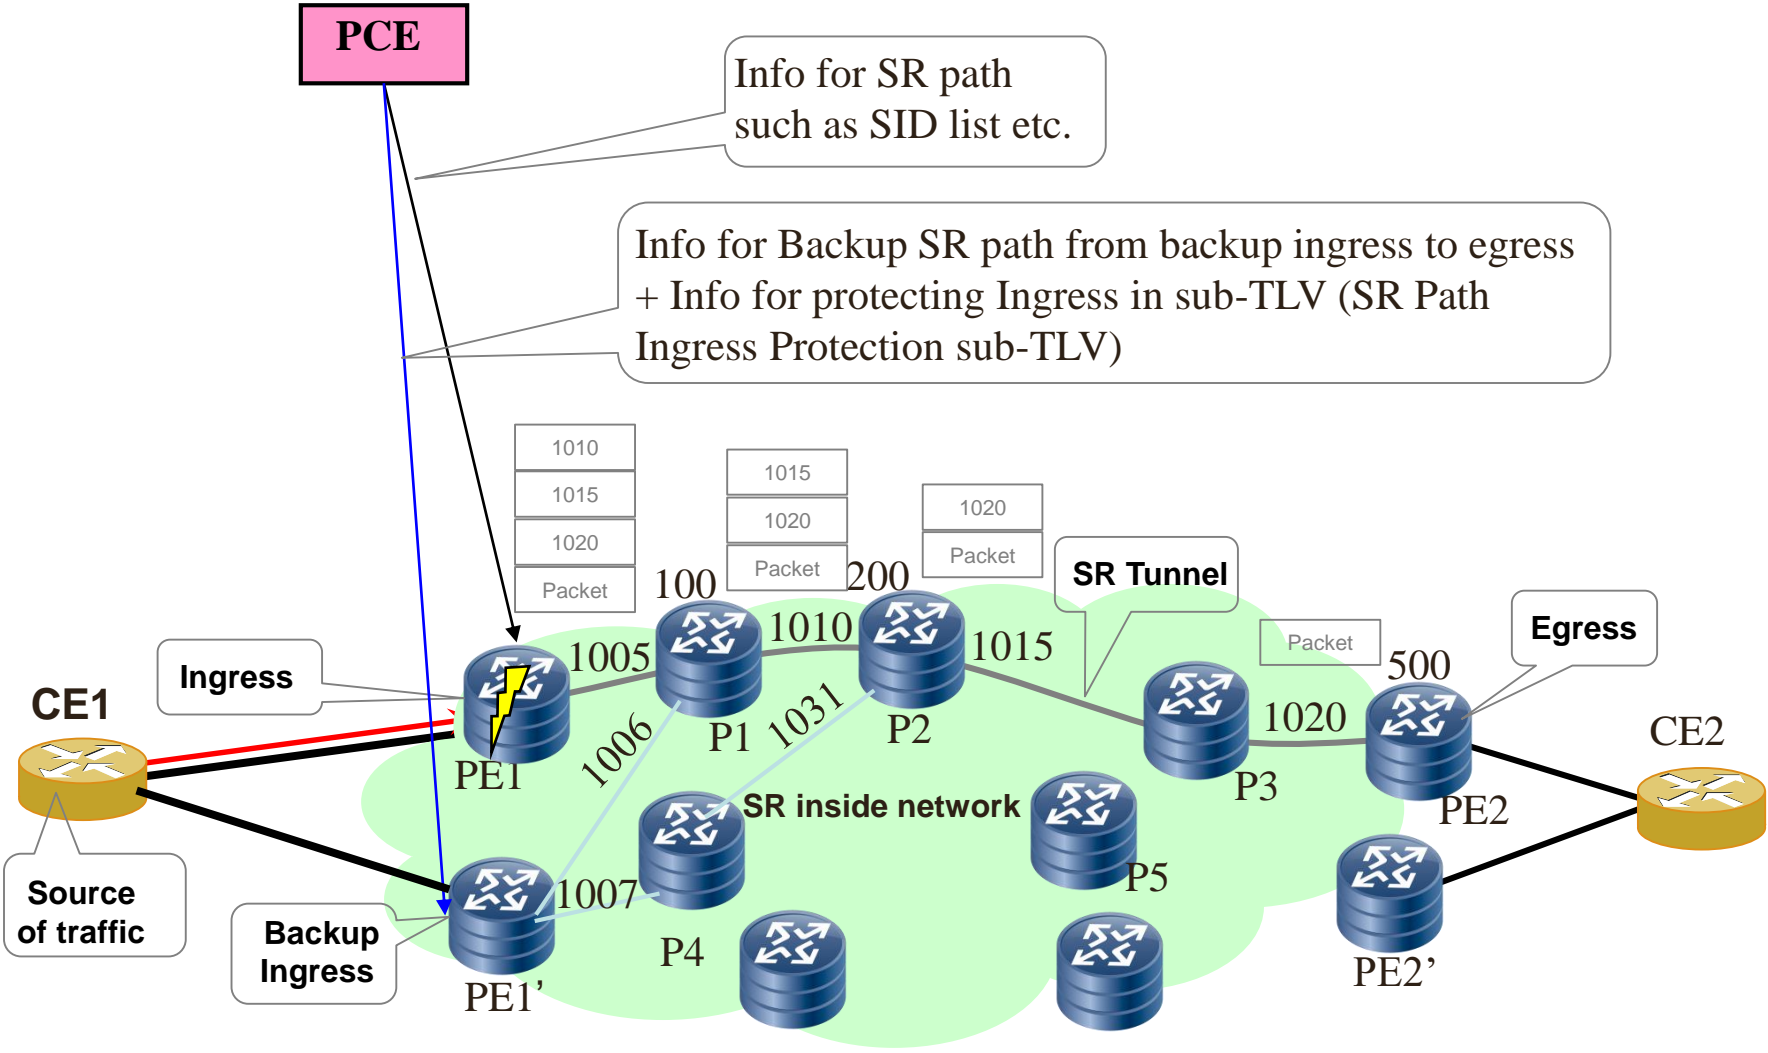

# Extensions to PCE for SR Path Ingress Protection

draft-chen-idr-sr-ingress-protection-02

Huaimo Chen(Futurewei)

Mehmet Toy (Verizon)

Aijun Wang (China Telecom)

Zhenqiang Li (China Mobile)

Lei Liu (Fujitsu)

# Updates to Previous versions

Extensions  
to PCEP

Capability for SR Ingress Protection

SR Path Ingress Protection sub-TLV

Primary-Ingress sub-TLV

Traffic-Description sub-TLV

Service sub-TLV

~~Downstream Node sub-TLV~~