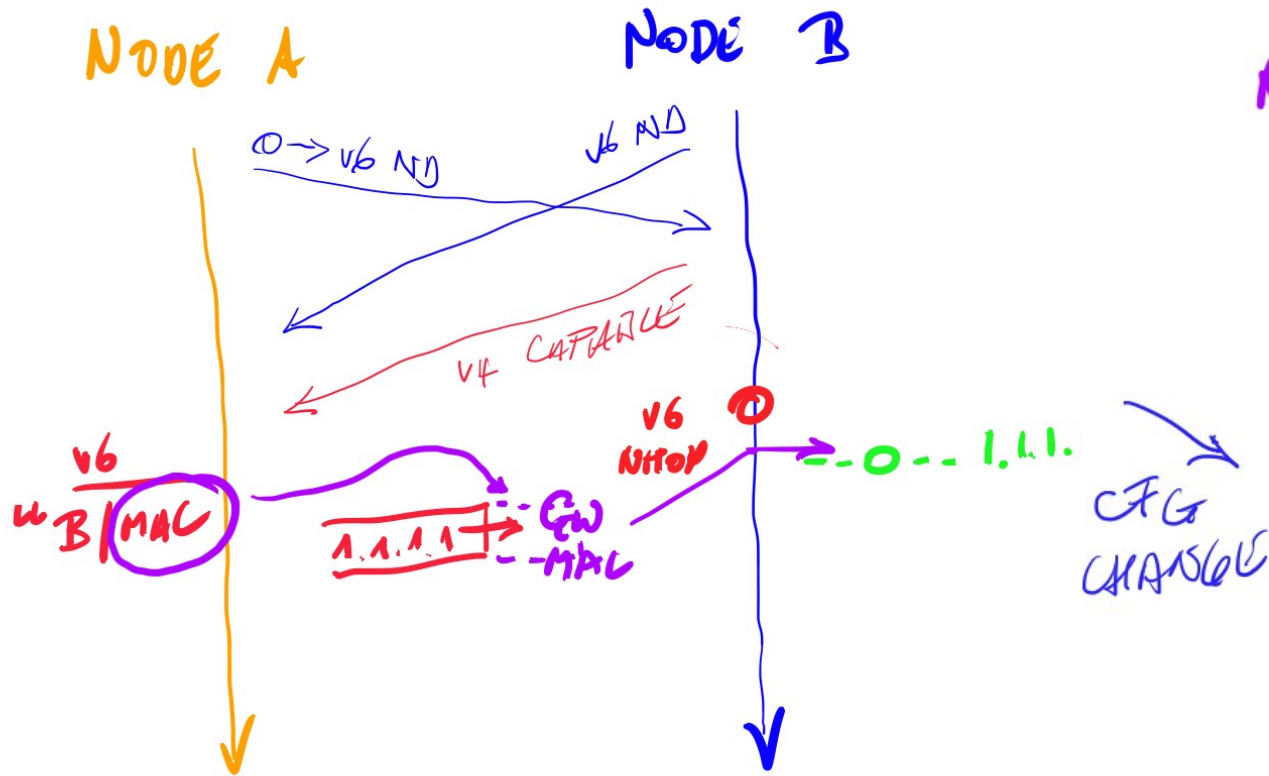

A background image of a dandelion seed head, with the left side in grayscale and the right side in a vibrant green. A semi-transparent green rectangle is overlaid on the right side, containing white text.

RIFT APPLICABILITY UPDATE IN COUPLE PICTURES

DRAFT-IETF-RIFT-RIFT

JUNIPER
NETWORKS

Engineering
Simplicity

AGENDA

- V406
- IN-BAND REACHABILITY

V4OV6, AF

MULTIPLE AF NOT SHARING FAI

INTERNAL REACHABILITY