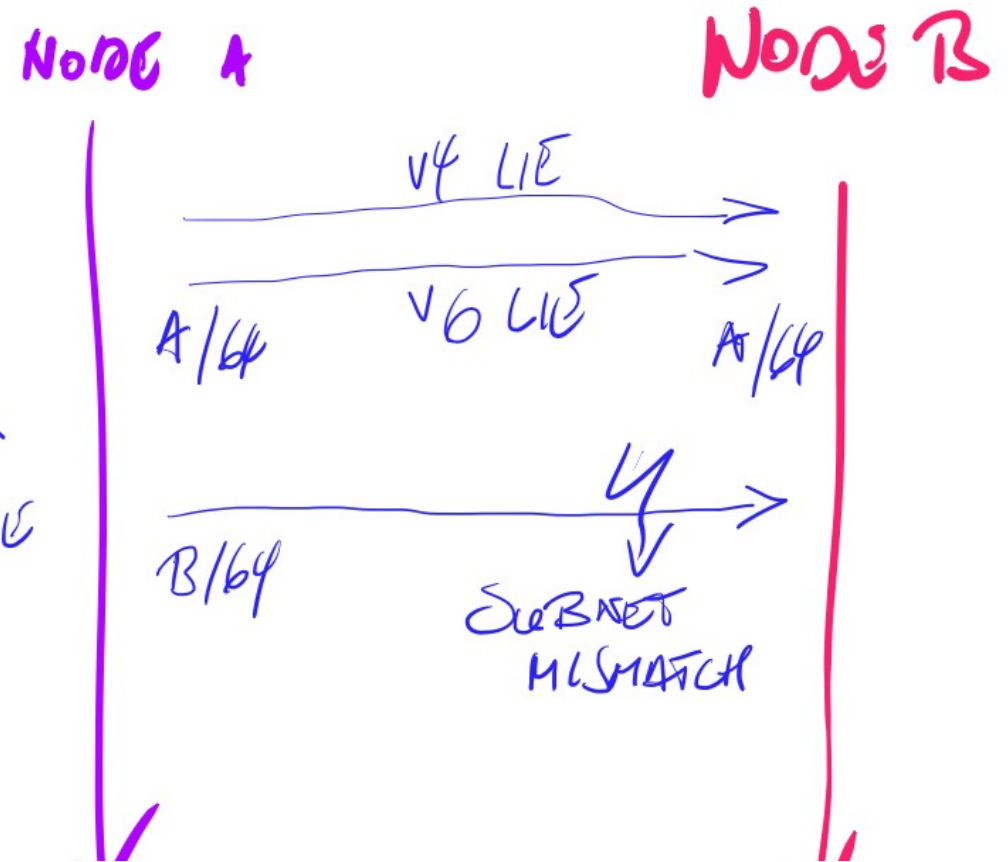

A background image of a dandelion seed head, with the left side in grayscale and the right side in a vibrant green. A semi-transparent green rectangle is overlaid on the right side, containing white text.

RIFT APPLICABILITY UPDATE IN COUPLE PICTURES

DRAFT-IETF-RIFT-RIFT

JUNIPER
NETWORKS

Engineering
Simplicity

AGENDA

- V406
- IN-BAND REACHABILITY

V4OV6, AF

MULTIPLE AF NOT SHARING FAI

INTERNAL REACHABILITY