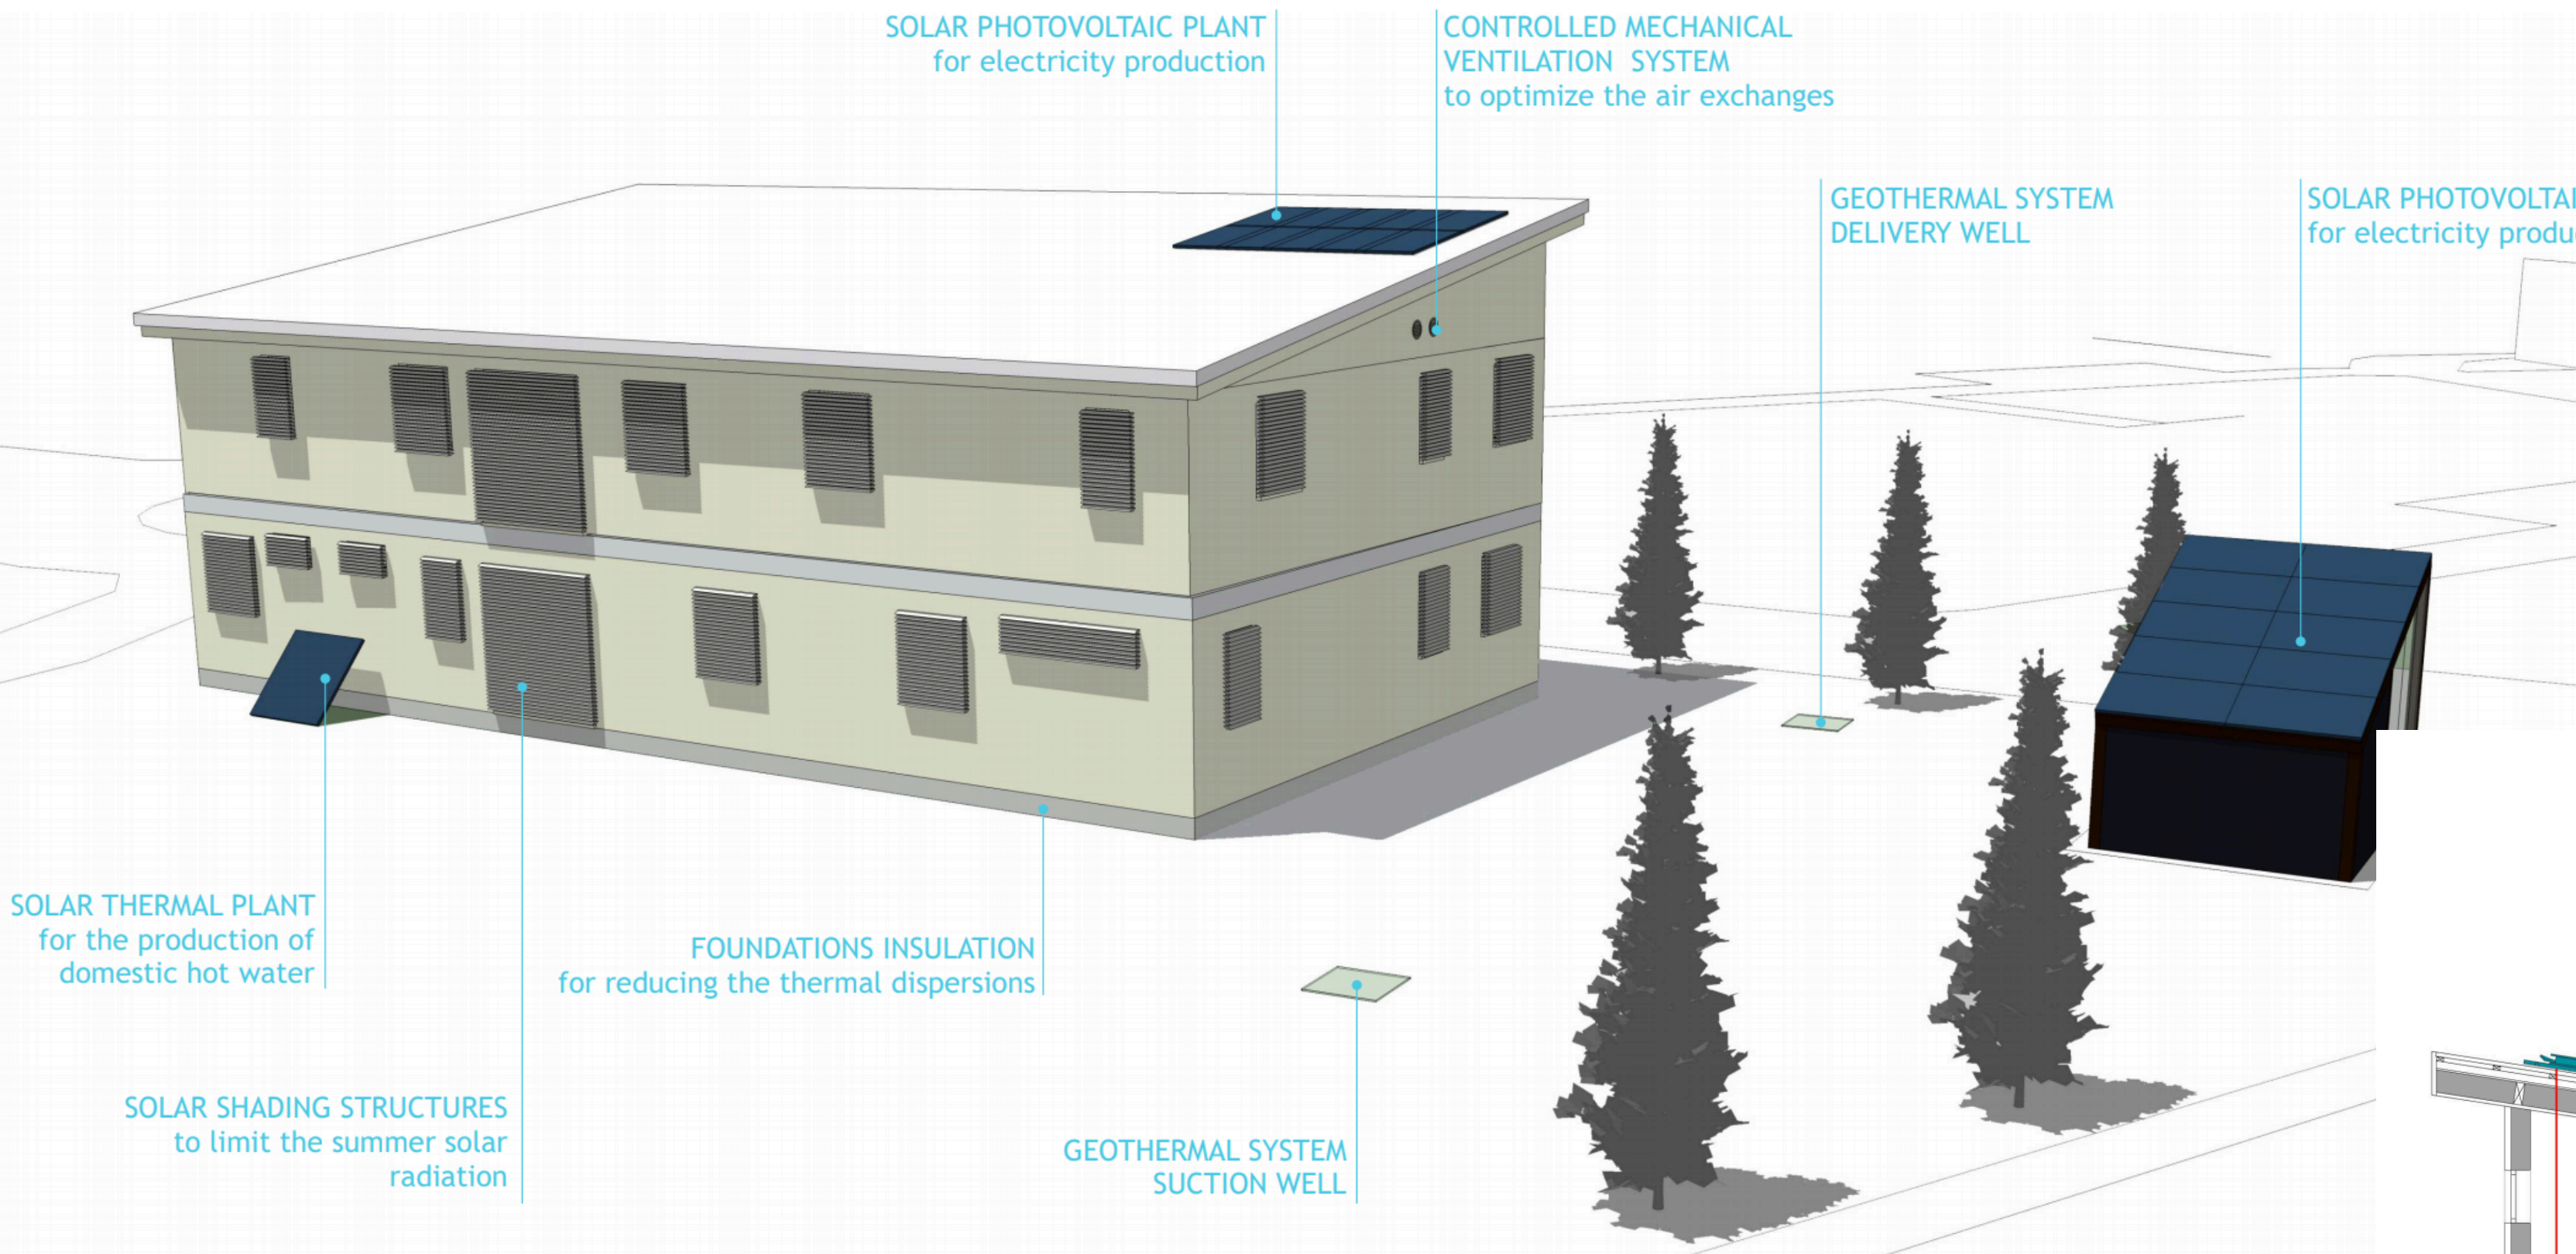

# The Climate Action Plan (CAP)

SEEU PV Plant 100kWp

# The Sustainable Energy Building

Overview of the Sustainable Energy Building and adjacent shelter showing the sustainable technologies applied