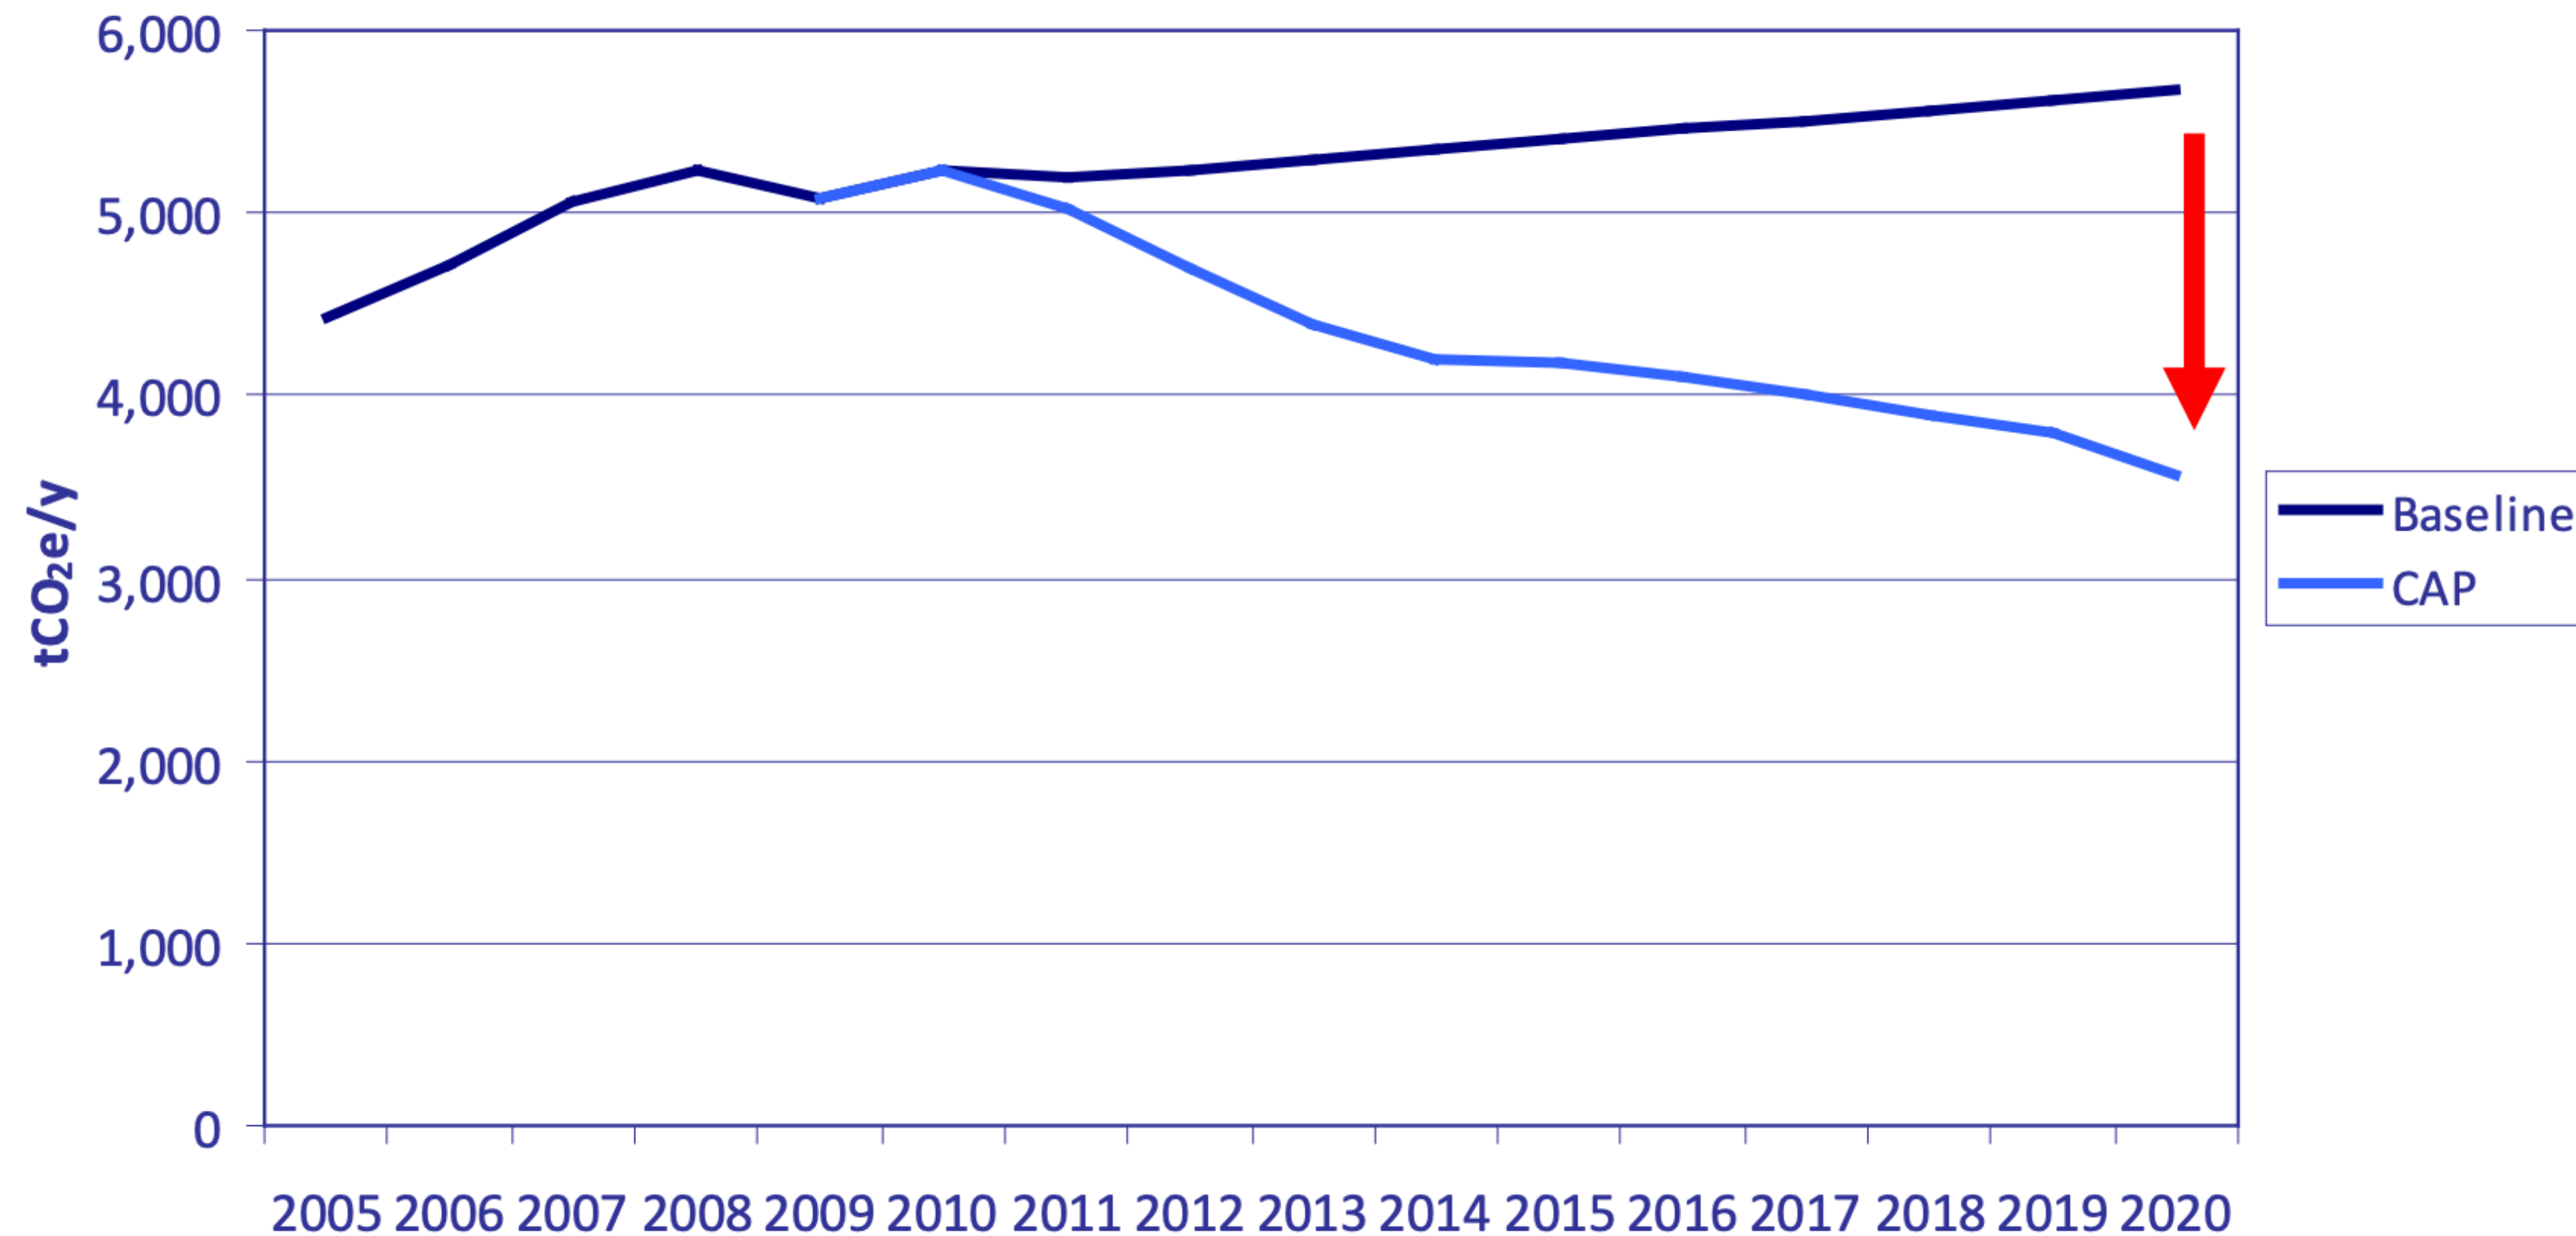

# SEEU Emissions by 2020

GHG emissions as of 2009: **5,085 tCO<sub>2</sub>e** per year

GHG emissions forecast in 2020: **3,420 tCO<sub>2</sub>e** per year

Emission Reduction: **35%**

Cumulative Estimated Implementation Cost: 5 M€