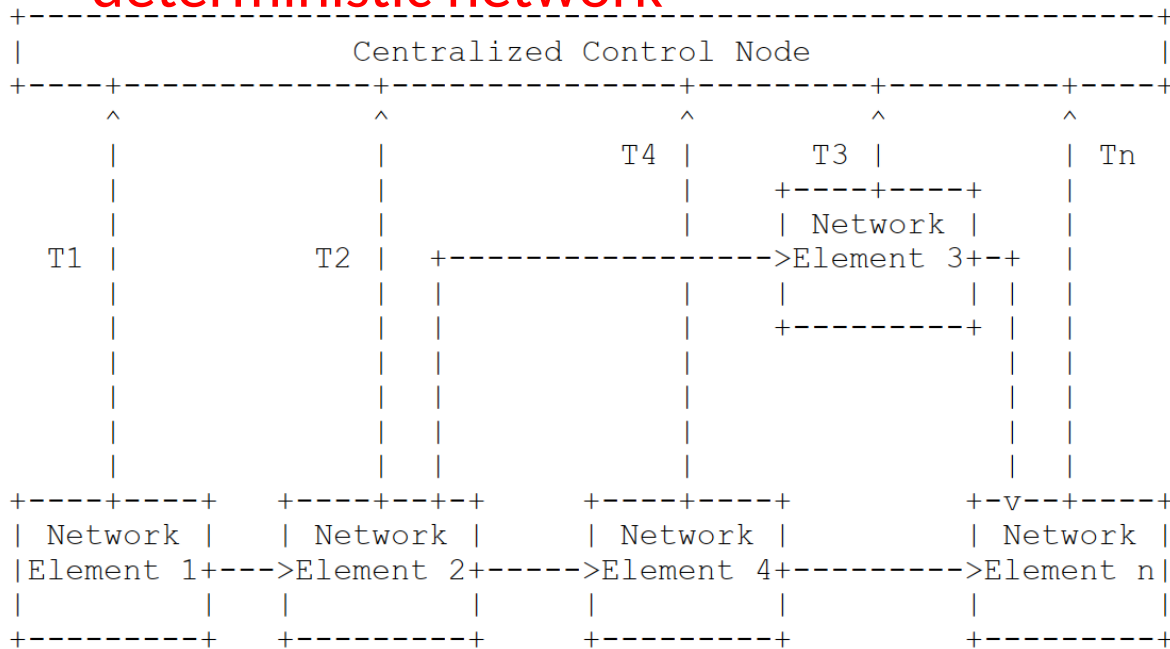

One-way Delay Measurement Based on Deterministic Networking

Yang Li(China Mobile), Hongwei Yang(China Mobile), Tao Sun(China Mobile)

- A centralized management unit for collecting network information
- The management network from each network element to the centralized management unit leverages delay

deterministic network

- **Delay Calculation:**
- $\text{Delay} = t_n' - t_m' + T_m - T_n$