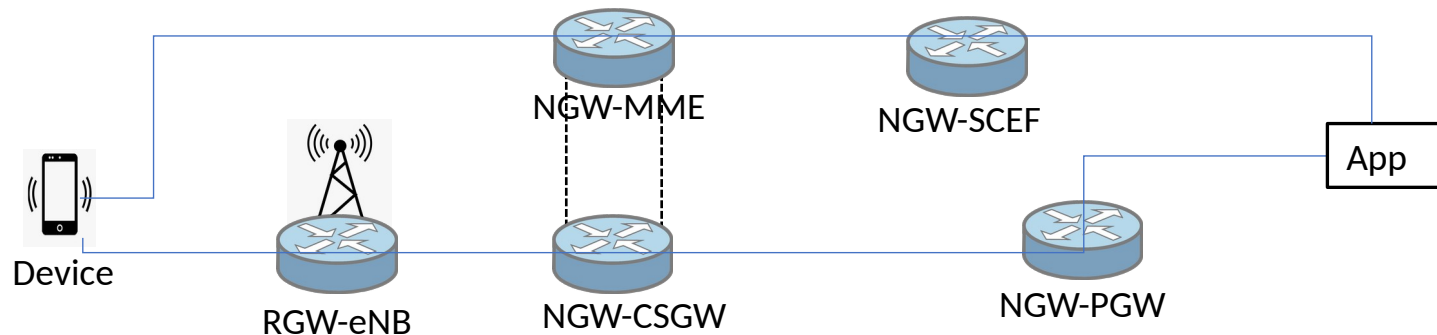

draft-ietf-lpwan-schc-over-nbiot-06

Authors:

Edgar Ramos

Ana Minaburo

Reviews

- Reviews from ML
 - Thanks to Ivaylo Petrov & Laurent Toutain for your inputs

Principal changes

- Nits
- Terminology
 - Device
 - RGW-eNB
 - NGW-MME
 - NGW-SGSN
 - NGW-PGW
 - NGW-SCEF

NB-IoT Architecture

Next Steps

- Delay tolerant transfer objects
 - Manage some profiles

Thank you