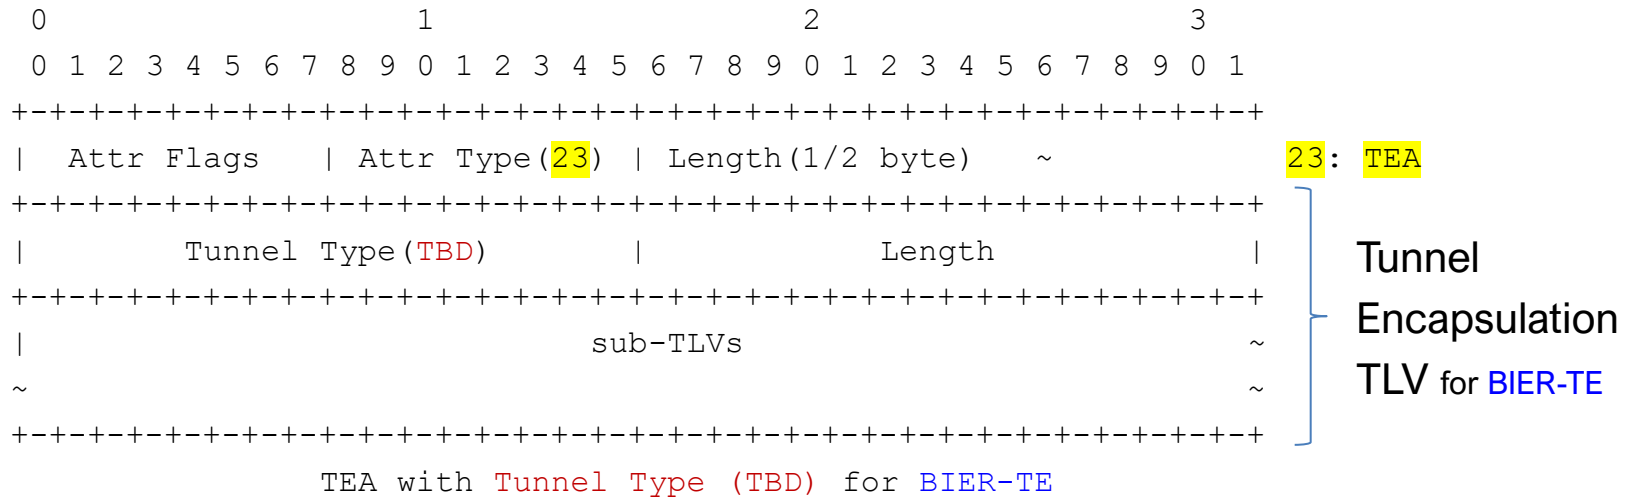

## Updates to Previous Version

- Uses Tunnel Type for BIER-TE under Tunnel Encapsulation Attribute (TEA)
- Some Editorial Changes

## Sub-TLVs:

- BIER-TE Path sub-TLV encoding an explicit BIER-TE path.
- BIER-TE Path Name sub-TLV encodes the name of a BIER-TE path.
- Path Identifier sub-TLV contains sub-domain-id, BFR-id of ingress, Tunnel-ID and path number