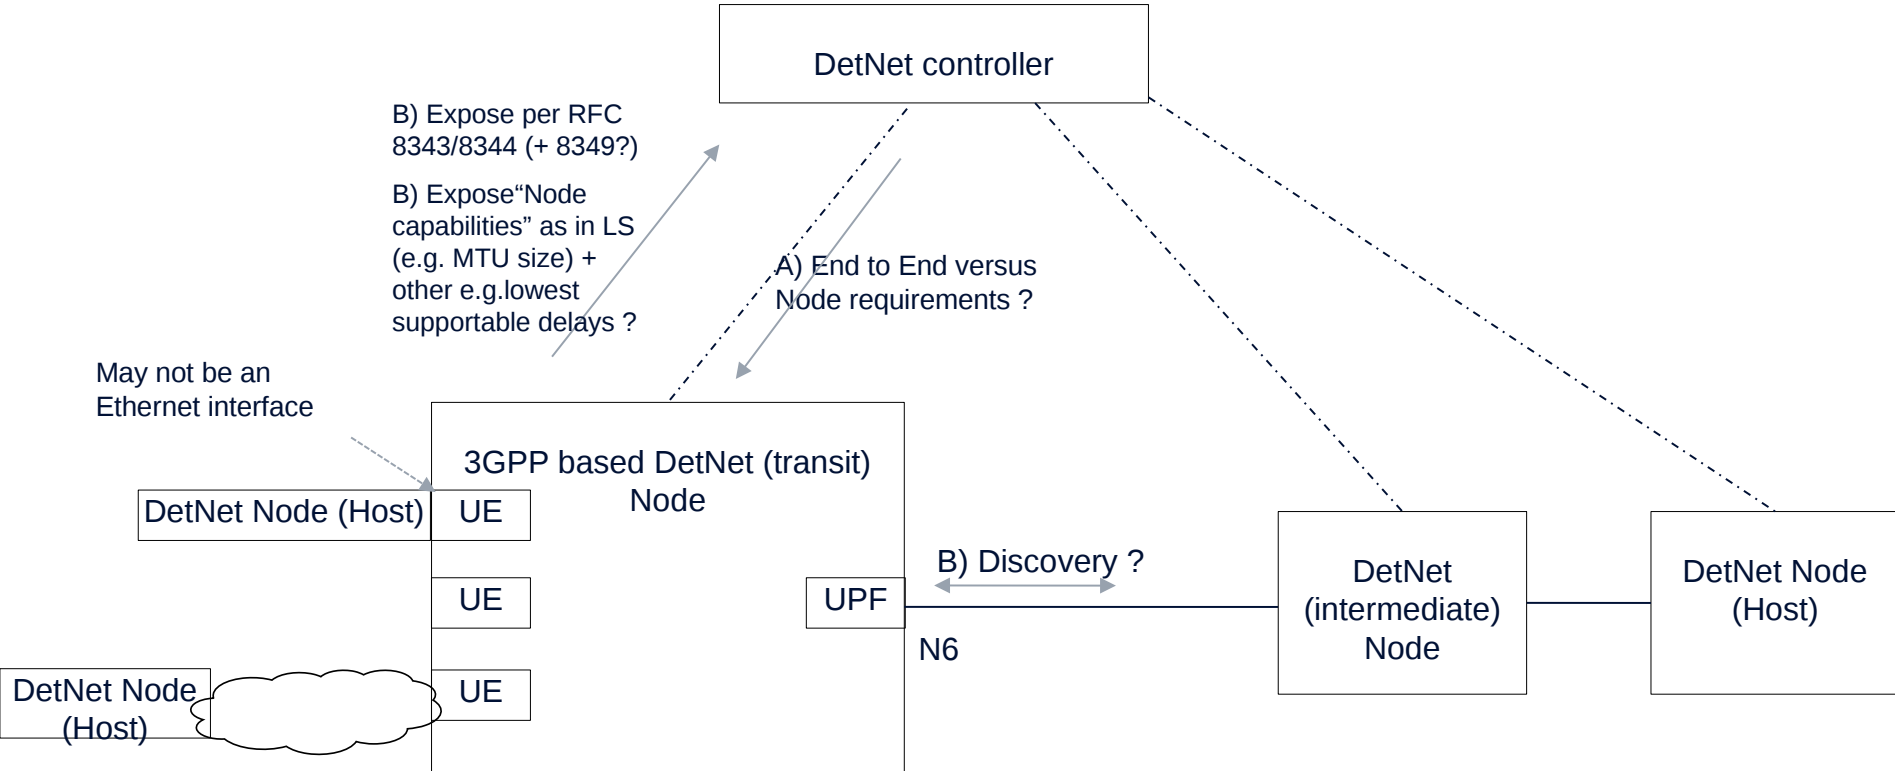

DetNet at 3GPP

For IETF#115 DetNet WG

Laurent.Thiebaut@nokia.com

07.11.2022

5GS DetNet Node

A) And B) refer to <https://datatracker.ietf.org/liaison/1800/>

5GS DetNet Node

A) And B) refer to <https://datatracker.ietf.org/liaison/1800/>