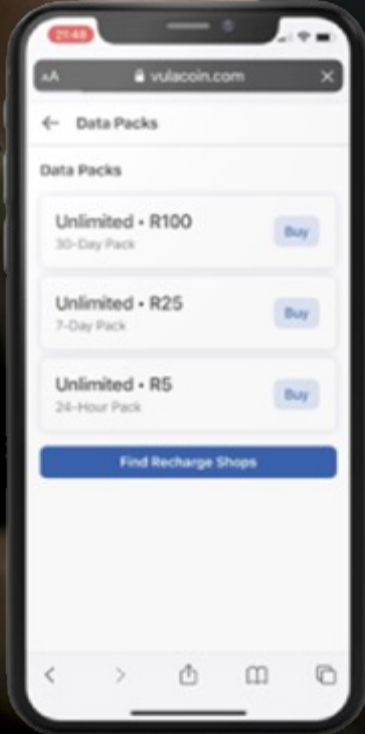

Vulacoin Payment Gateway