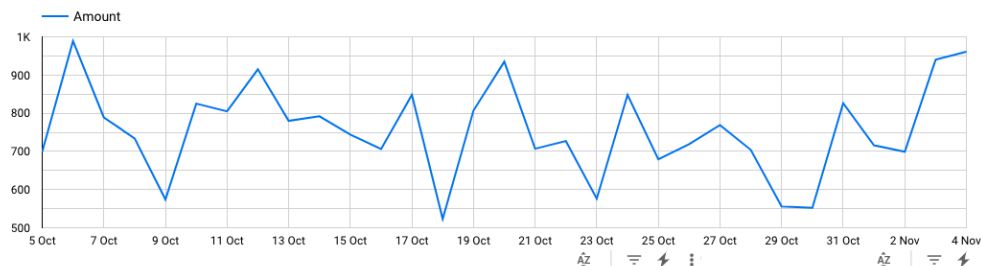

# Mpophomeni

**48**  
PERCENT

## Project Isizwe Revenue Report

Partner: WICAN (1) | 5 Oct 2022 - 4 Nov 2022 | Client

Amount: 23,444 | Client: 637

Total Rand amount for the period: Unique Cell Phones accessing for the period

Product	Client
1. Purchased R5.00 Wifi	1,008
2. Purchased R25.00 Wifi	218
3. Purchased R2.00 Wifi	153
4. Purchased R100.00 Wifi	26