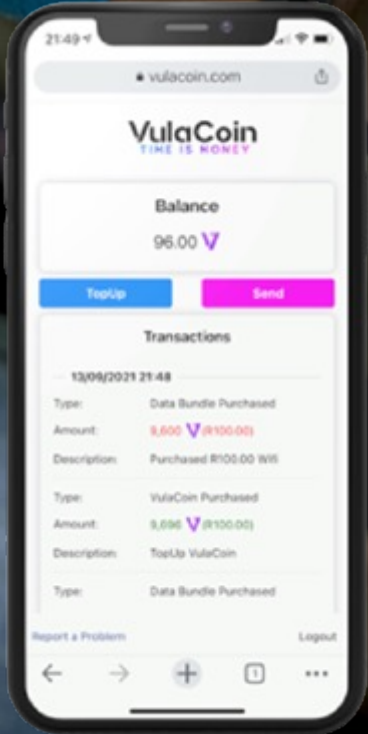

CPU usage

11.47 %

Memory: 31.36 GB (Free 65.46 %)

Used

Free

# Vulacoin Payment Gateway