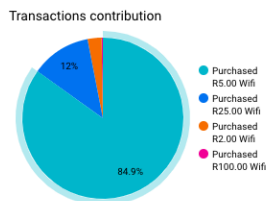

## Project Isizwe Revenue Report

Partner: WICAN (1) | 5 Oct 2022 - 4 Nov 2022 | Client

Amount: 23,444 | Client: 637

Total Rand amount for the period: Unique Cell Phones accessing for the period

Product	Client
1. Purchased R5.00 Wifi	1,008
2. Purchased R25.00 Wifi	218
3. Purchased R2.00 Wifi	153
4. Purchased R100.00 Wifi	26