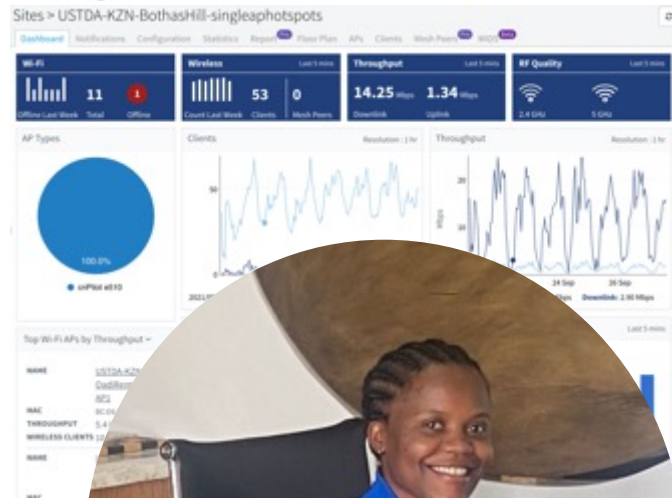

Empowered by Splynx

cnMaestro™

Cambium Networks™