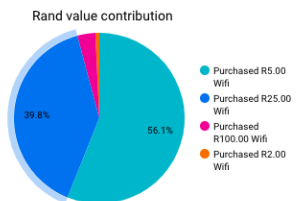

## Project Isizwe Revenue Report

Partner: WICAN (1) | 5 Oct 2022 - 4 Nov 2022 | Client

Amount: 23,444 | Client: 637

Total Rand amount for the period: Unique Cell Phones accessing for the period

Product	Client
1. Purchased R5.00 Wifi	1,008
2. Purchased R25.00 Wifi	218
3. Purchased R2.00 Wifi	153
4. Purchased R100.00 Wifi	26