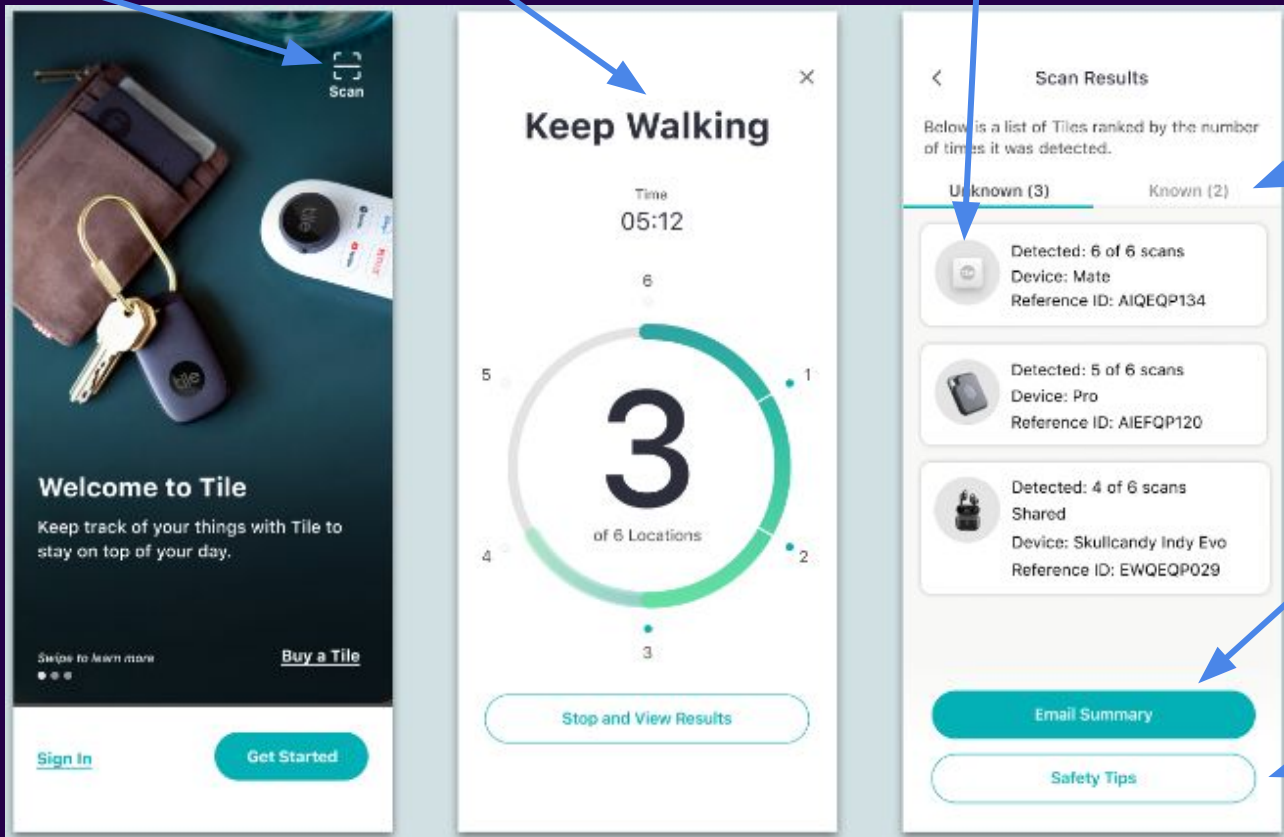

Tile Scan and Secure (anti - stalking)

Josselin de la Broise
josselin@life360.com

IETF 117 - July 27th 2023

No Sign in required

Manual guided scan

Results with product information

Identified Known / Unknown

Save / share scan results

information and tips

Tile Scan and Secure:

- Targeted at survivors of domestic abuse (Manual Scan / App install).
- Supported on iOS and Android Tile apps.

Features under consideration:

- Background Scans: false alarms notifications tradeoffs.
- Ring Detected Tiles: while avoiding prank rings.
- Standardization: no need to install many apps.