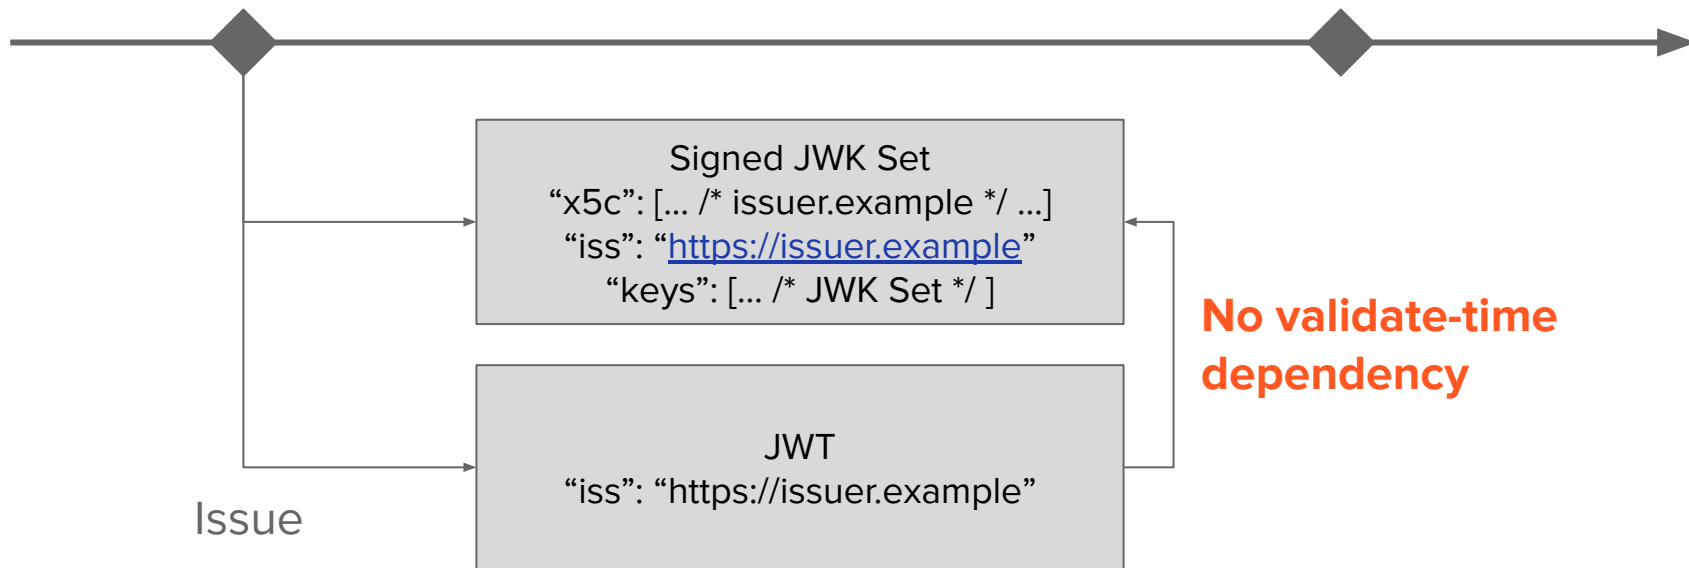

# Normal JWT lifecycle

What if JWK Set is unavailable?

- Key has been rotated
- Server is down

# Normal JWT lifecycle