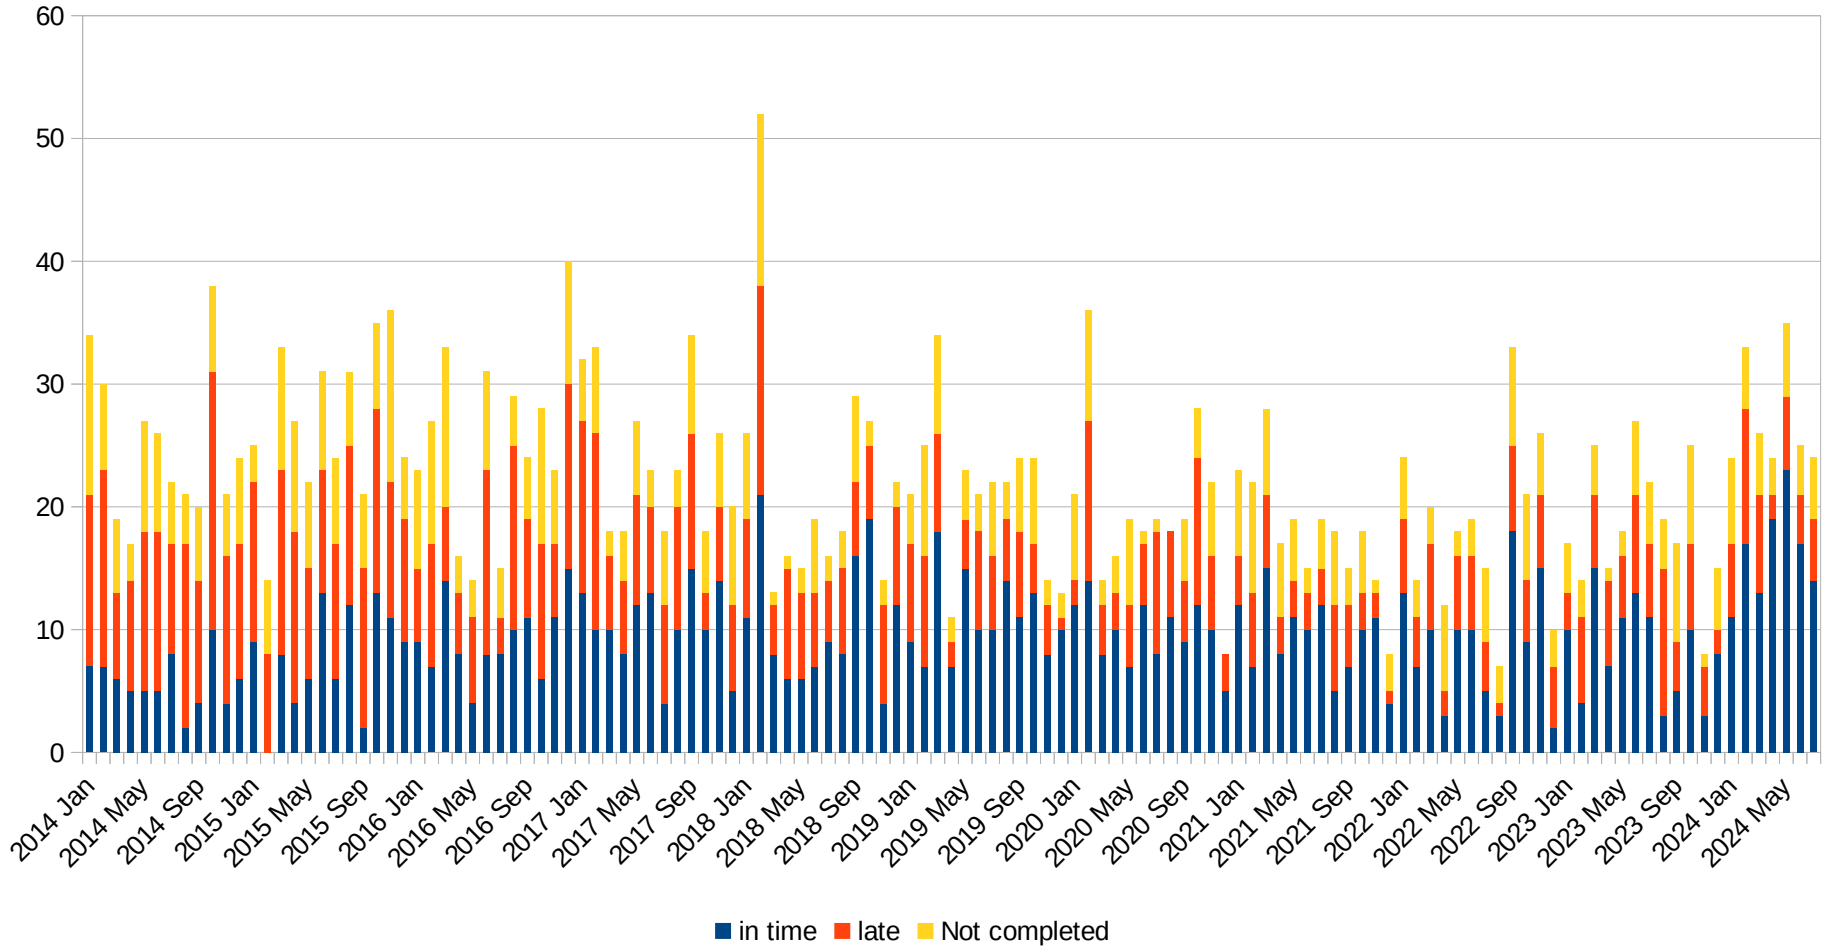

Number of documents per month