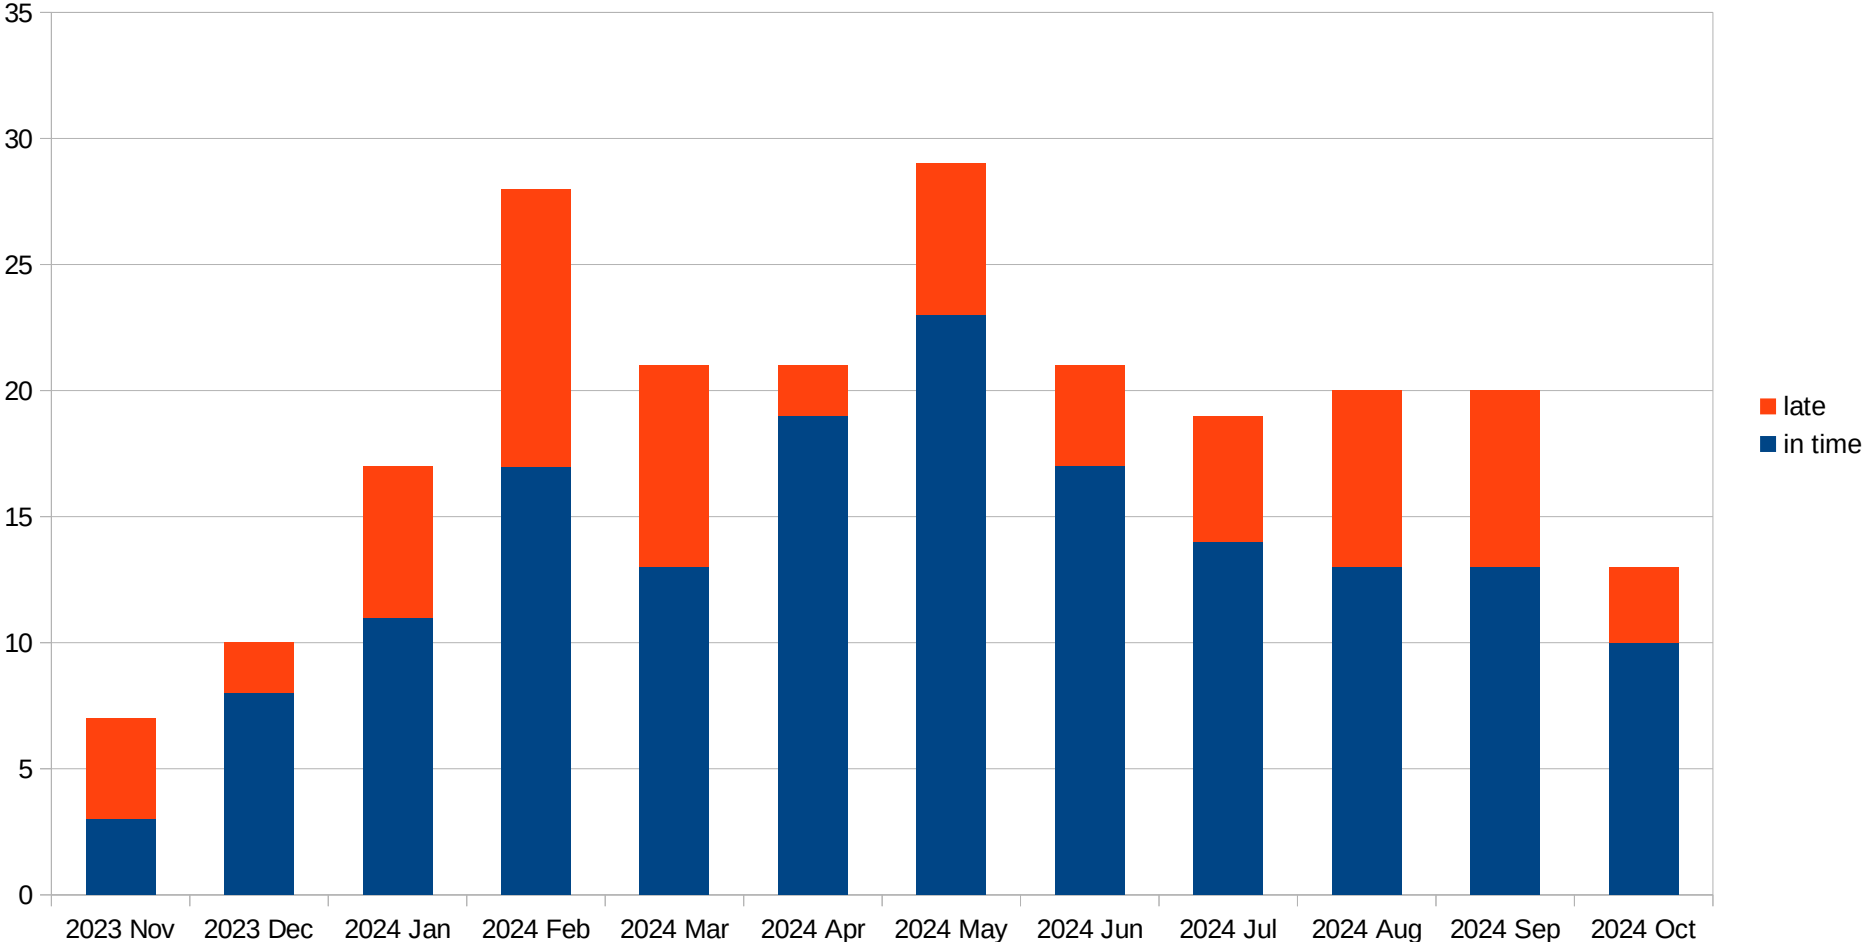

Secdir Statistics IETF 121

Tero Kivinen <kivinen@iki.fi>

Completed reviews

Team	Open in time	Open late	Completed in time	Completed Late	Not Completed	Avg. Compl. days
SecDir	28	0	161	65	47	11.4
%	9%	0%	53%	22%	16%	

- Open in Time
- Open Late
- Completed in time
- Completed late
- Not Completed

Results of reviews

Team	Serious Issues	Has Issues	Has Nits	Not Ready	Ready
SecDir	2	48	61	10	105
%	1%	21%	27%	4%	46%

Number of documents per month