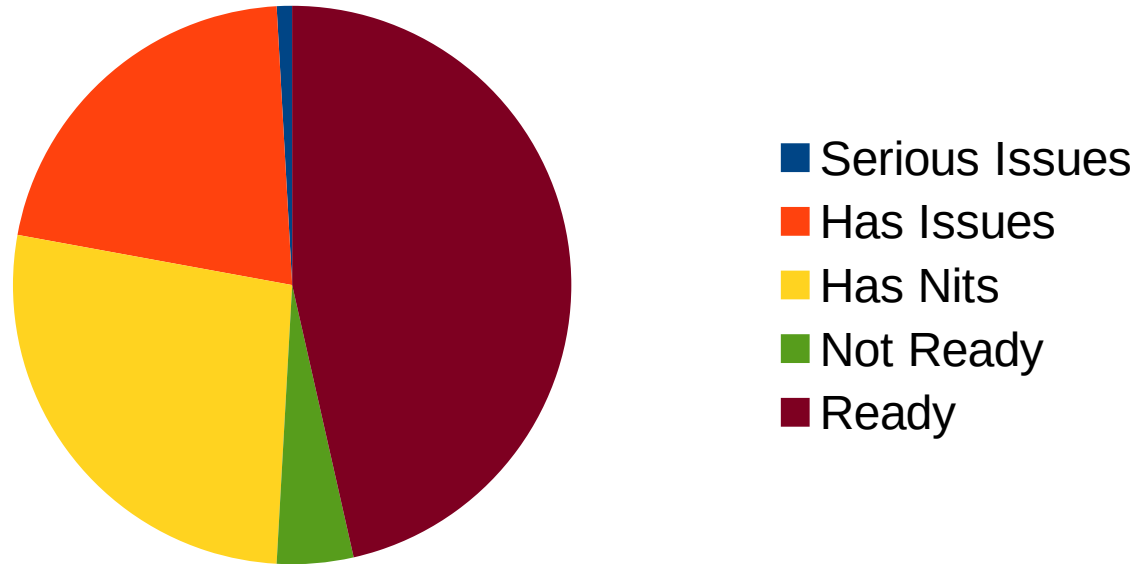

Secdir Statistics IETF 121

Tero Kivinen <kivinen@iki.fi>

Completed reviews

Team	Open in time	Open late	Completed in time	Completed Late	Not Completed	Avg. Compl. days
SecDir	28	0	161	65	47	11.4
%	9%	0%	53%	22%	16%	

- Open in Time
- Open Late
- Completed in time
- Completed late
- Not Completed

Results of reviews

Team	Serious Issues	Has Issues	Has Nits	Not Ready	Ready
SecDir	2	48	61	10	105
%	1%	21%	27%	4%	46%

Number of documents per month