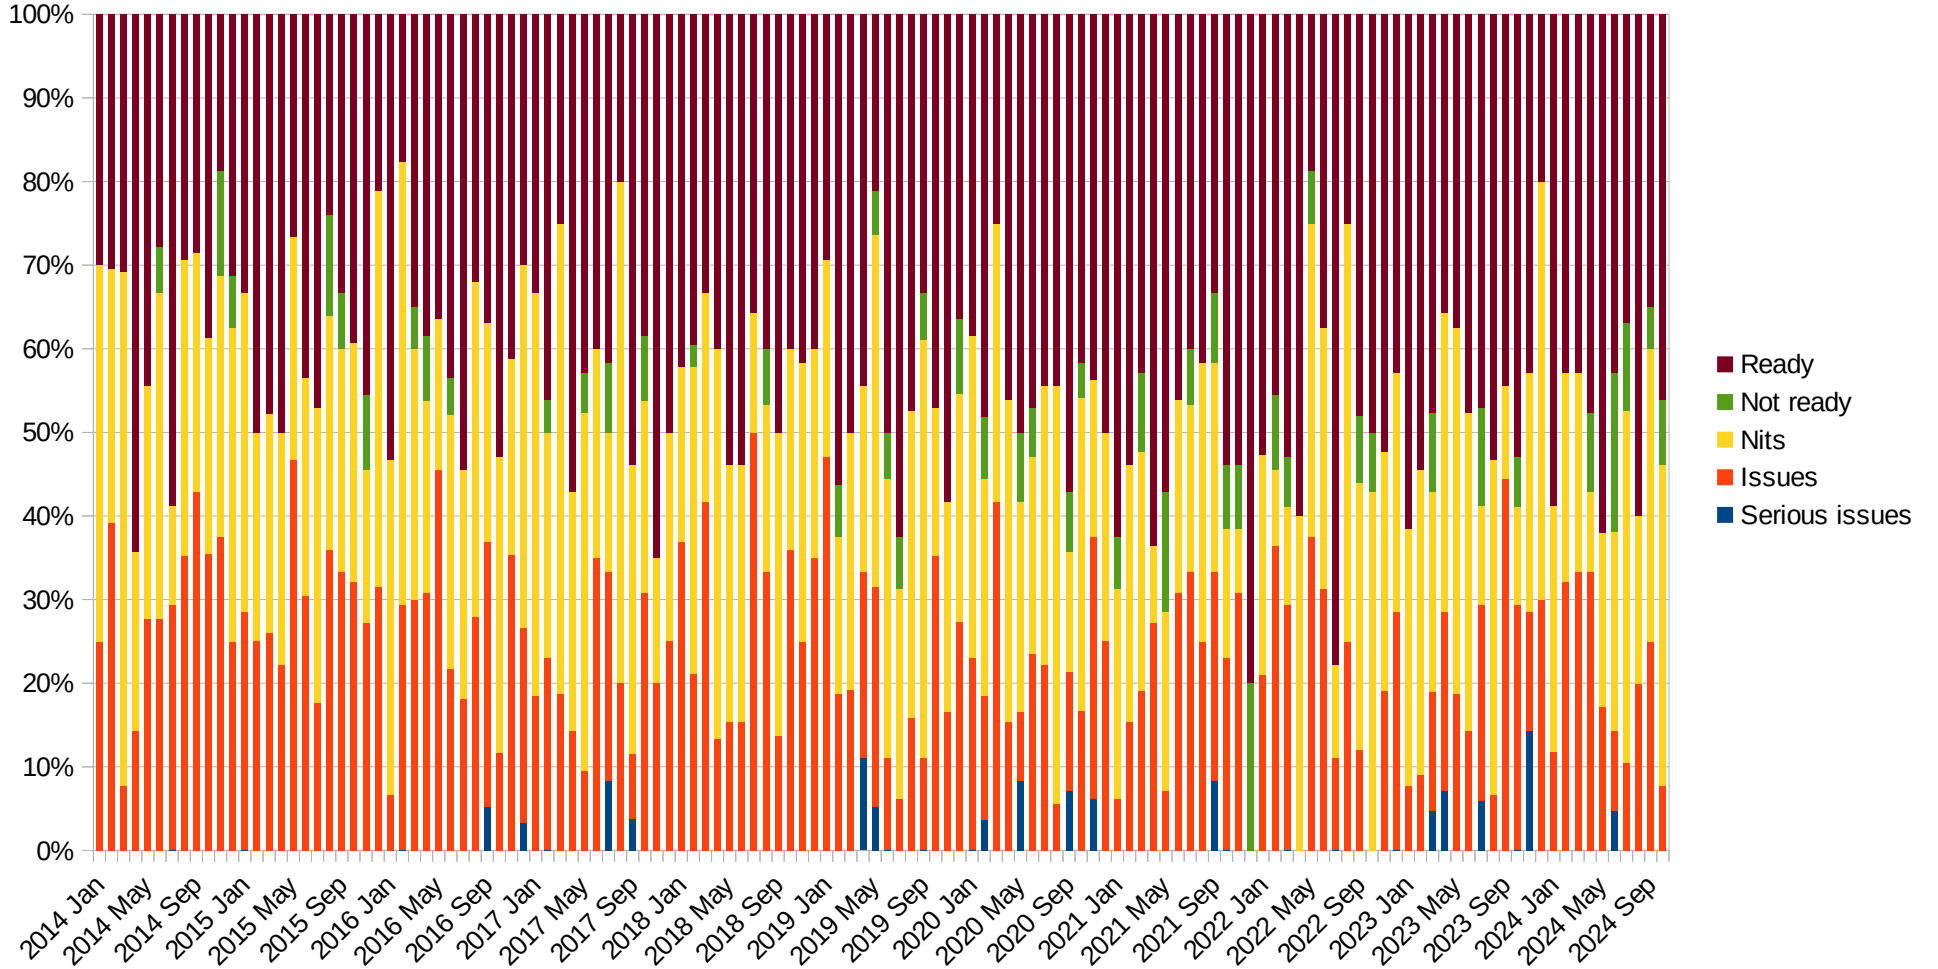

Number of documents per month

Result per month

Result per month

Results % per month

Hall of fame for drafts (10 years)

Reviewer	Open in time	Open late	Completed in time	Completed late	Not completed	Avg. compl. days
Chris Lonvick	1	0	42	17	0	11.6
Tero Kivinen	0	0	41	12	1	7.3
Christian Huitema	0	0	40	17	0	10.2
Russ Housley	0	0	40	3	0	2.9
Yoav Nir	0	0	40	19	2	11.5

Hall of fame for pages (10 years)

Reviewer	Open in time	Open late	Completed in time	Completed late	Not completed	Avg. compl. days /page
Russ Housley	0	0	1831	202	0	0.1
Rifaat Shekh-Yusef	26	0	1415	9	227	0.1
Christian Huitema	0	0	1248	481	0	0.3
David Mandelberg	0	0	1170	516	141	0.3
Liang Xia	0	0	1136	235	170	0.2