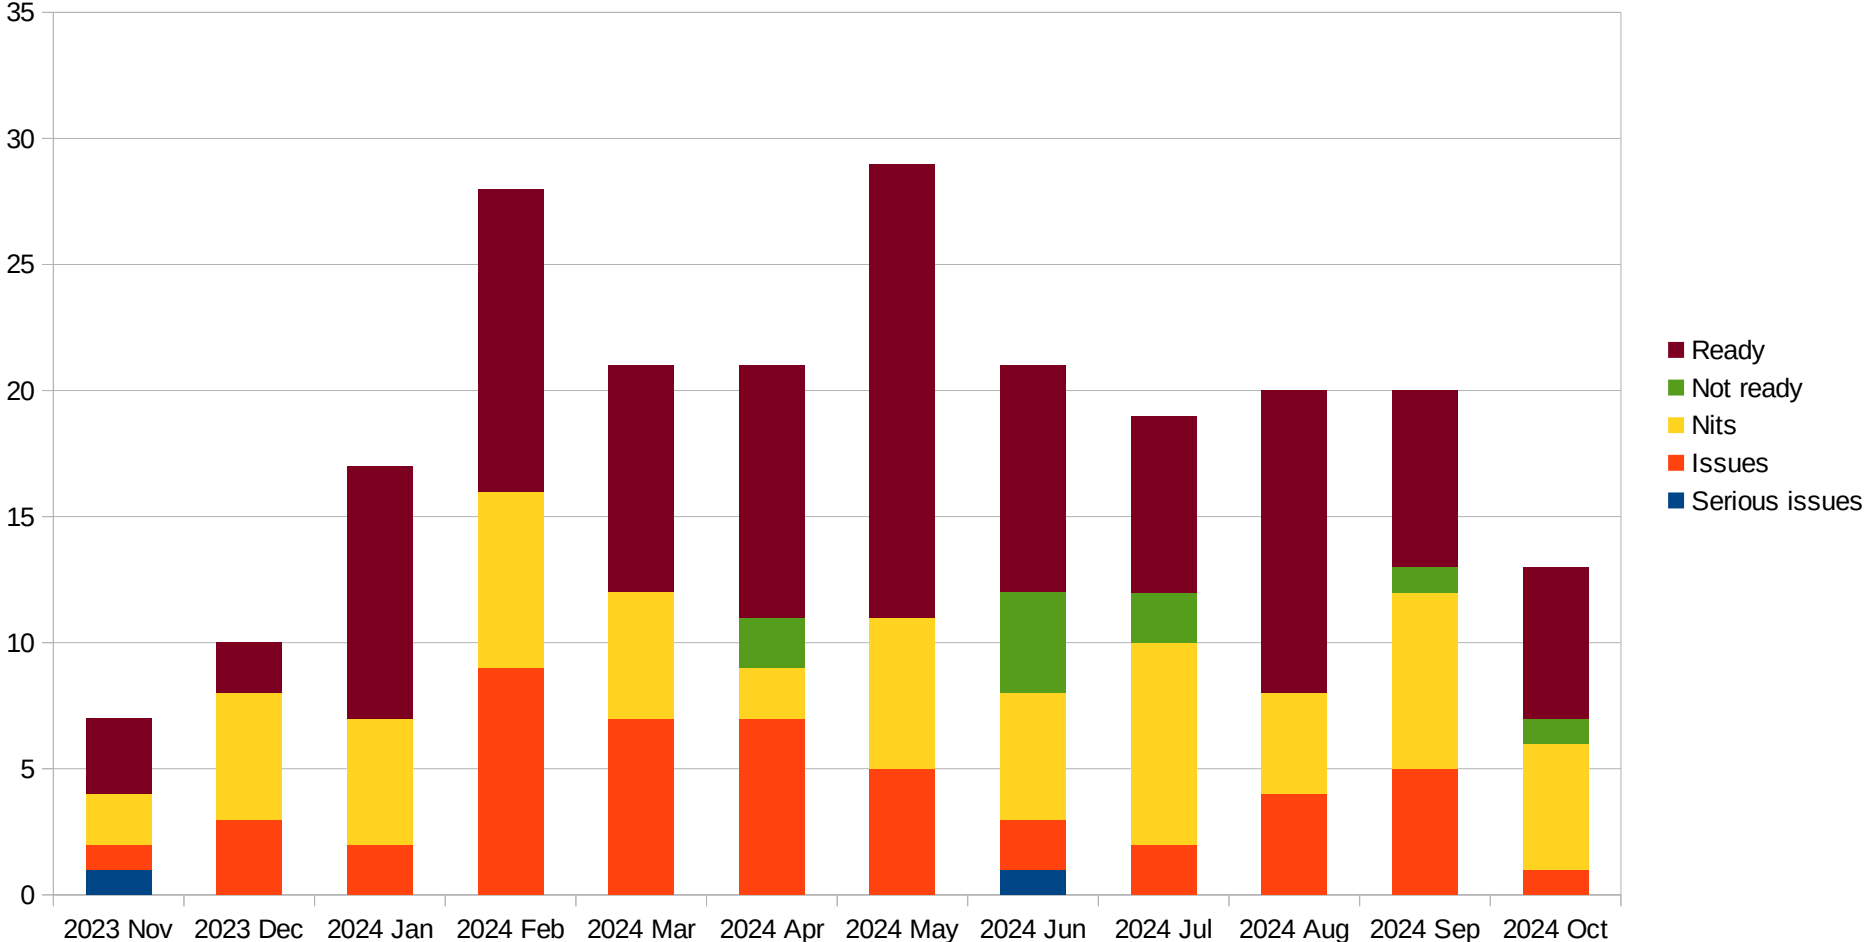

Result per month