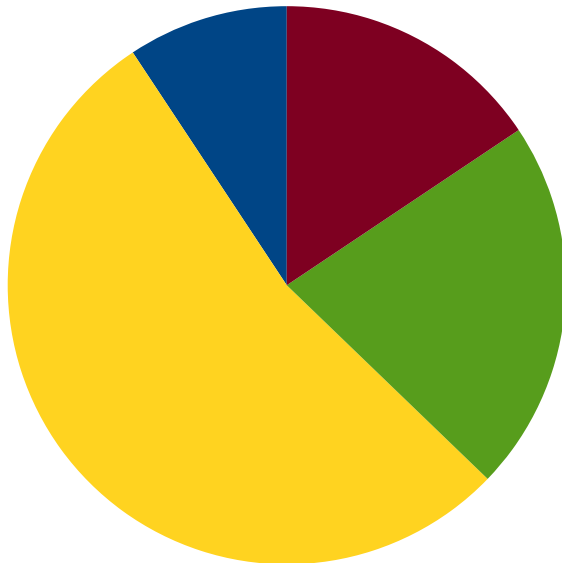

Secdir Statistics IETF 121

Tero Kivinen <kivinen@iki.fi>

Completed reviews

Team	Open in time	Open late	Completed in time	Completed Late	Not Completed	Avg. Compl. days
SecDir	28	0	161	65	47	11.4
%	9%	0%	53%	22%	16%	

- Open in Time
- Open Late
- Completed in time
- Completed late
- Not Completed

Results of reviews

Team	Serious Issues	Has Issues	Has Nits	Not Ready	Ready
SecDir	2	48	61	10	105
%	1%	21%	27%	4%	46%

Number of documents per month