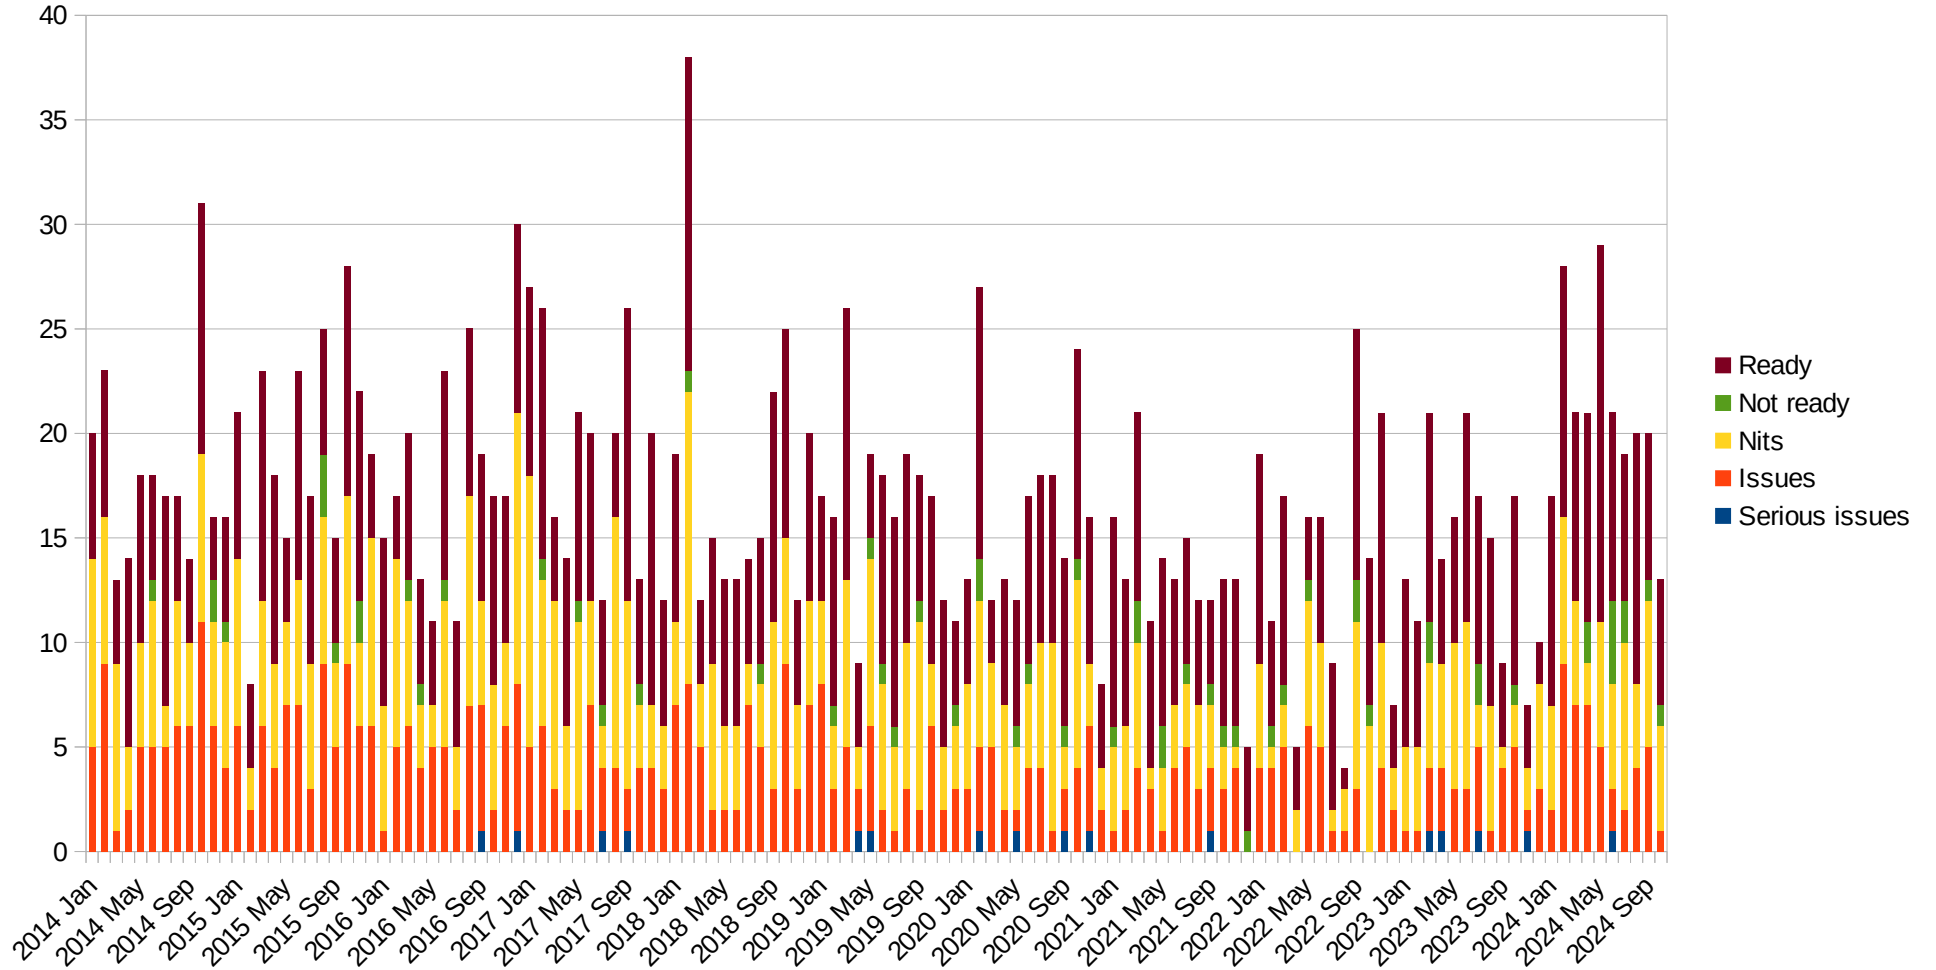

Results % per month

Result per month