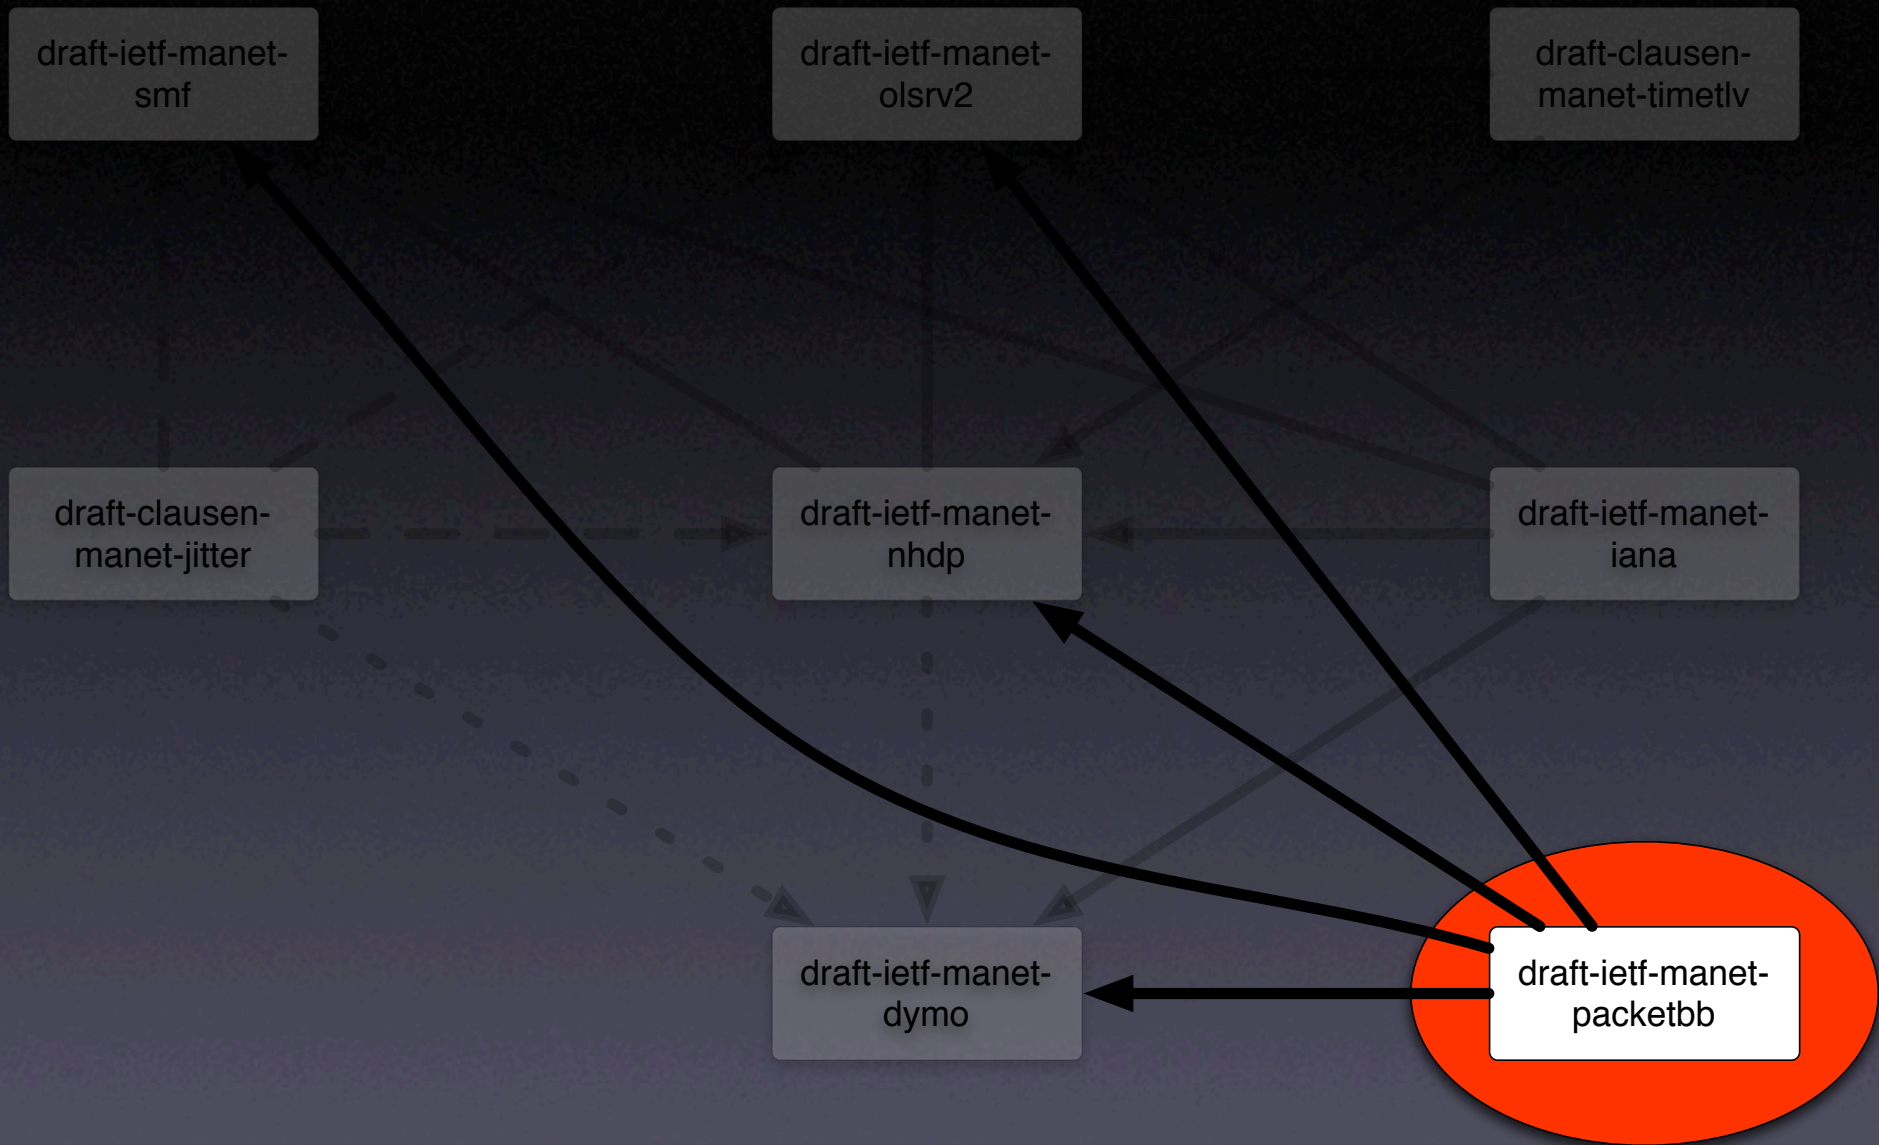

# Generalized MANET Packet/Message Format

`draft-ietf-manet-packetbb`

T.Clausen@computer.org

<http://www.ThomasClausen.org>

# Document status

- currently -04
- trivial change since -03
- consider done - last call?