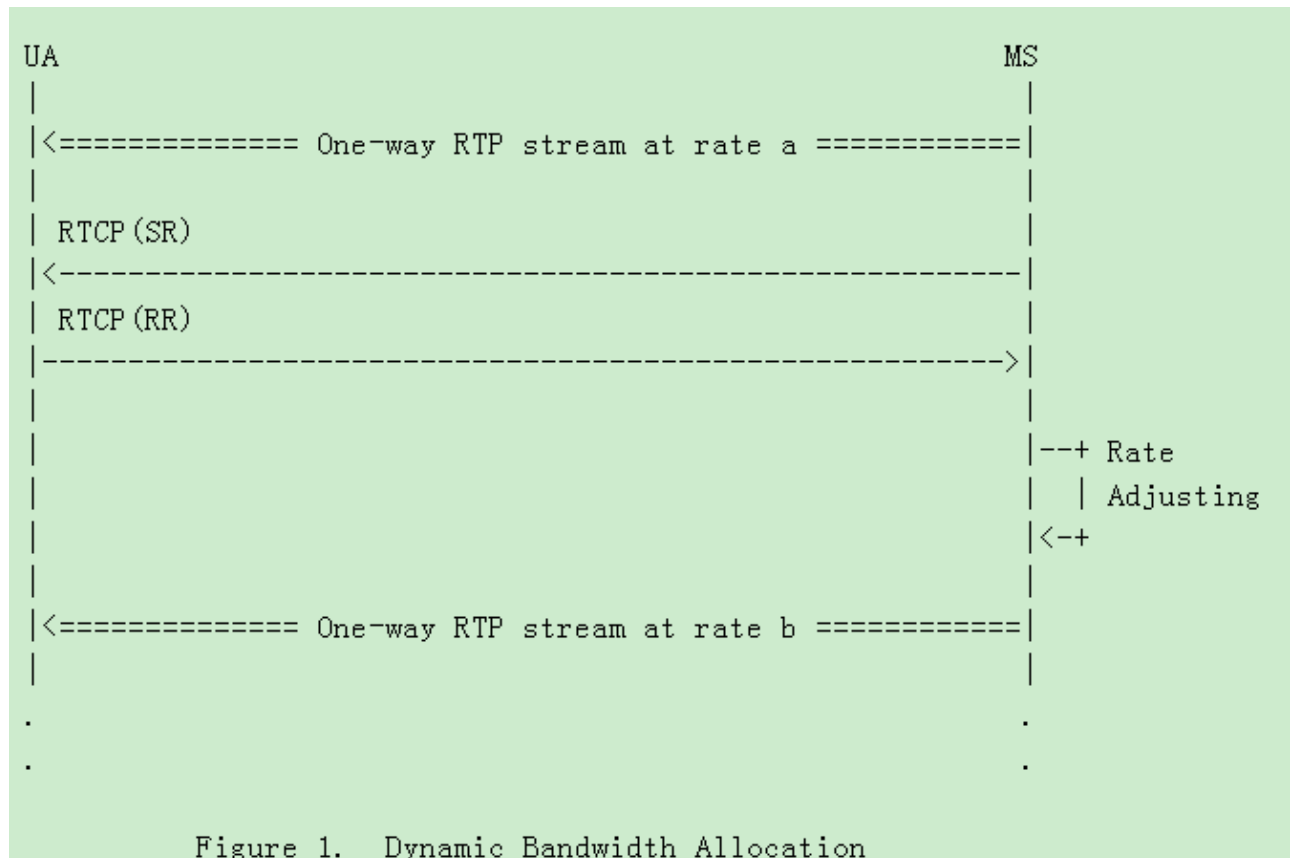

System Adaptations

[draft-zhipeng-mediactrl-dynamic-adaptation-00.txt](#)

Zhipeng Zhou
Huawei Technologies

Requirement(1)- Dynamic Bandwidth Allocation

Figure 1. Dynamic Bandwidth Allocation

Requirement(2)- Dynamic Media Format Adaptation

Requirement(3)- Dynamic Adaptation to Terminals

A solution—Server Adaptation

Figure 6. Adaptation Provision with Transcoder

A Media Adaptor—System Adaptation

**Traditionally, the Adaptation is focused on one Media Server;
This Solution proposes a solution on the system point of view.**⁵