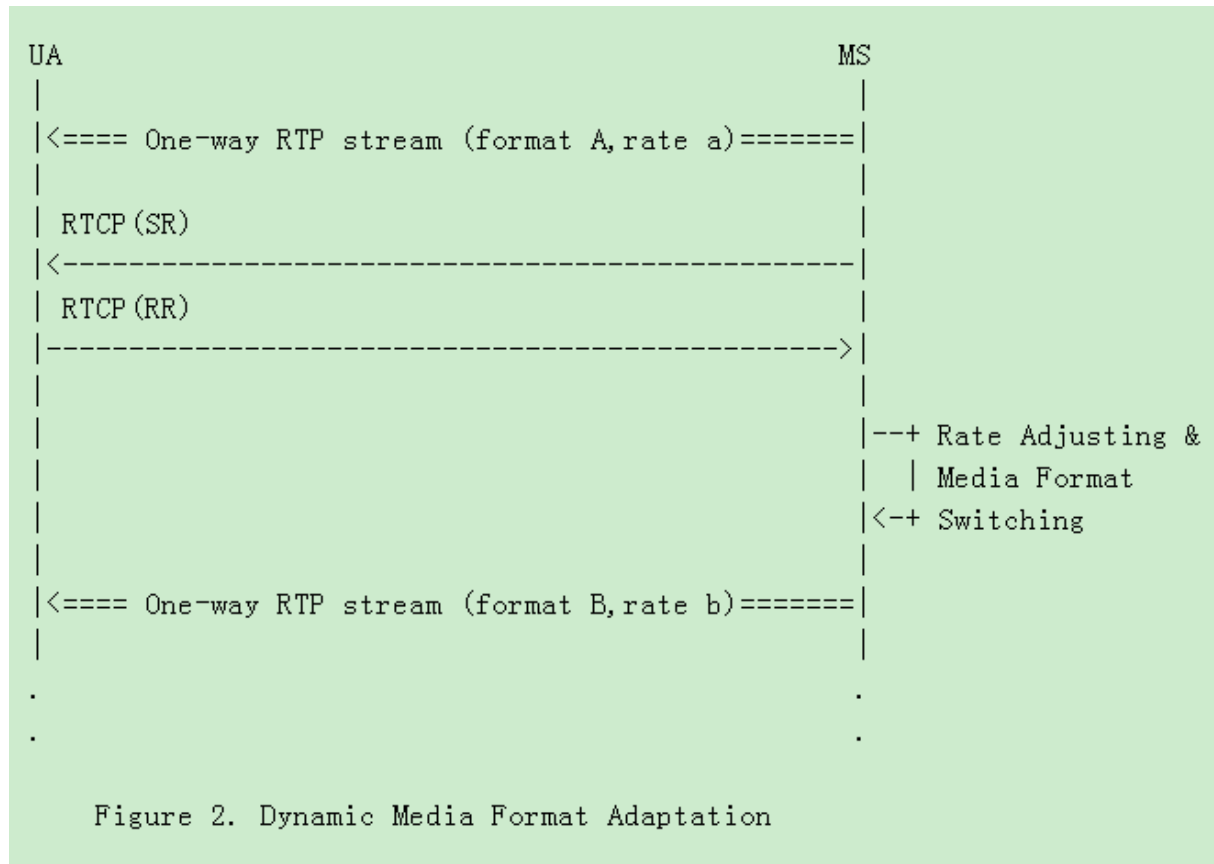

System Adaptations

[draft-zhipeng-mediactrl-dynamic-adaptation-00.txt](#)

Zhipeng Zhou
Huawei Technologies

Requirement(1)- Dynamic Bandwidth Allocation

Figure 1. Dynamic Bandwidth Allocation

Requirement(2)- Dynamic Media Format Adaptation

Requirement(3)- Dynamic Adaptation to Terminals

A solution—Server Adaptation

Figure 6. Adaptation Provision with Transcoder

A Media Adaptor—System Adaptation

**Traditionally, the Adaptation is focused on one Media Server;
This Solution proposes a solution on the system point of view.**⁵