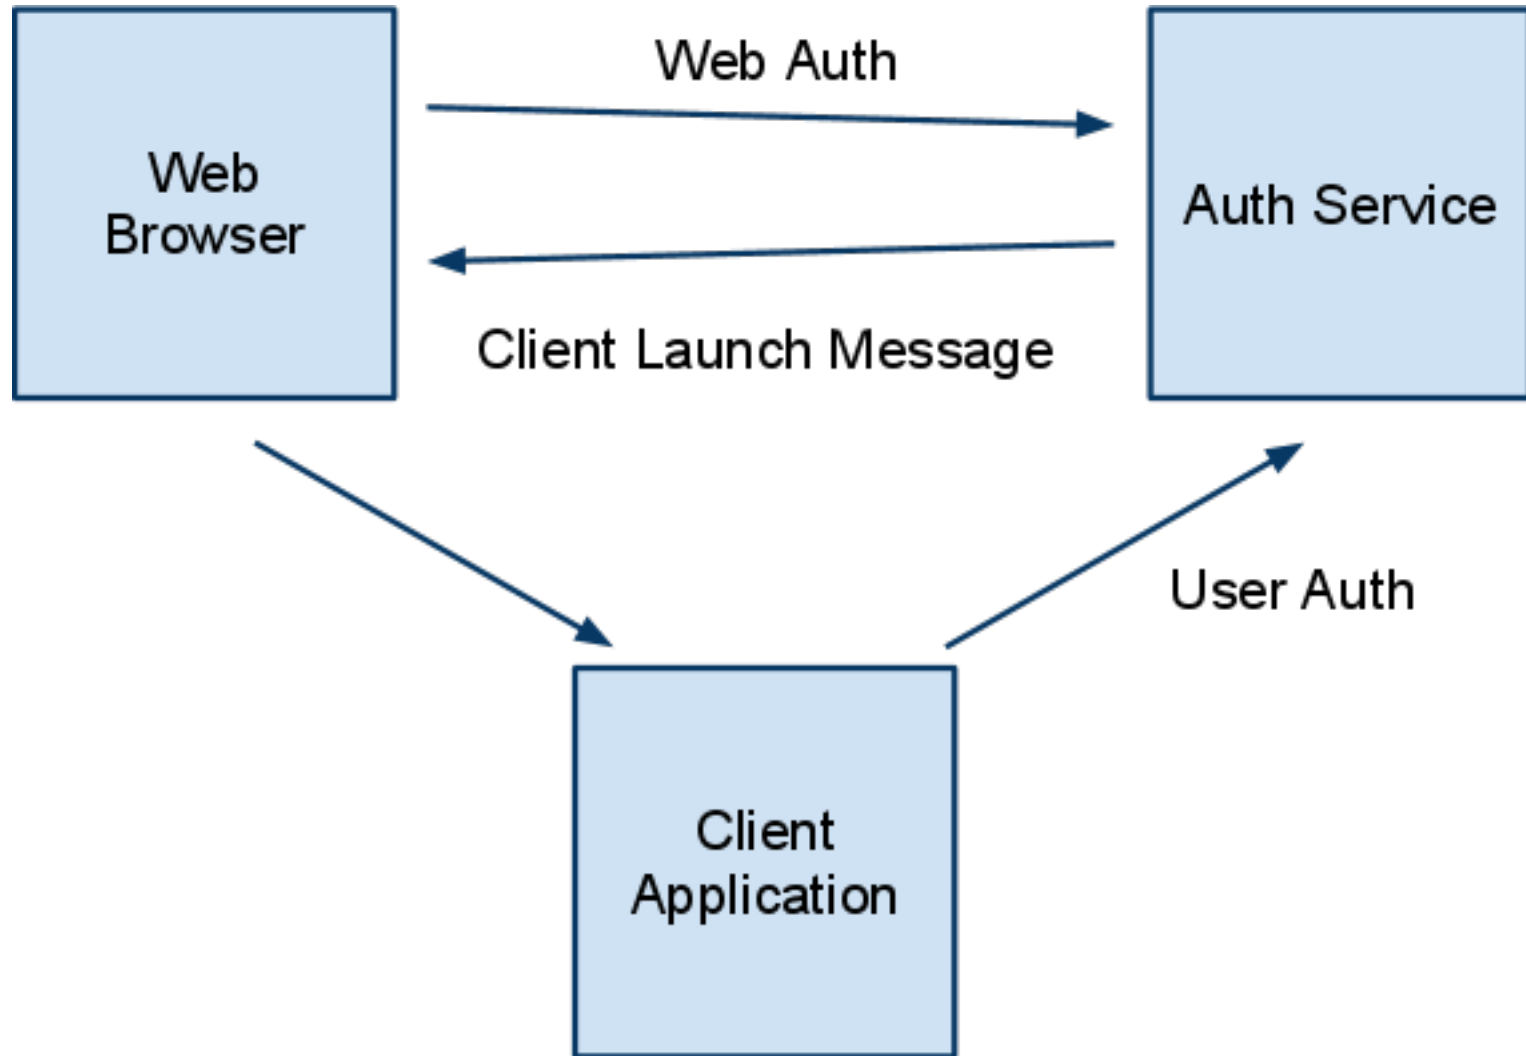

Client Launch Message

ideas and status

So What Is It?

- Describes a message and mime type that COULD be used to launch a VWRAP Client Application
- Useful if you like OpenID
- Not mandatory
- Of interest more to Client Application and Agent Domain / Authentication Service developers

So What Is It?

Status

- Recent draft included minor tweaks to support capabilities as LoginURIs.
- We think we're more or less done with it.
- Needs some formatting changes.

Issues

- ???