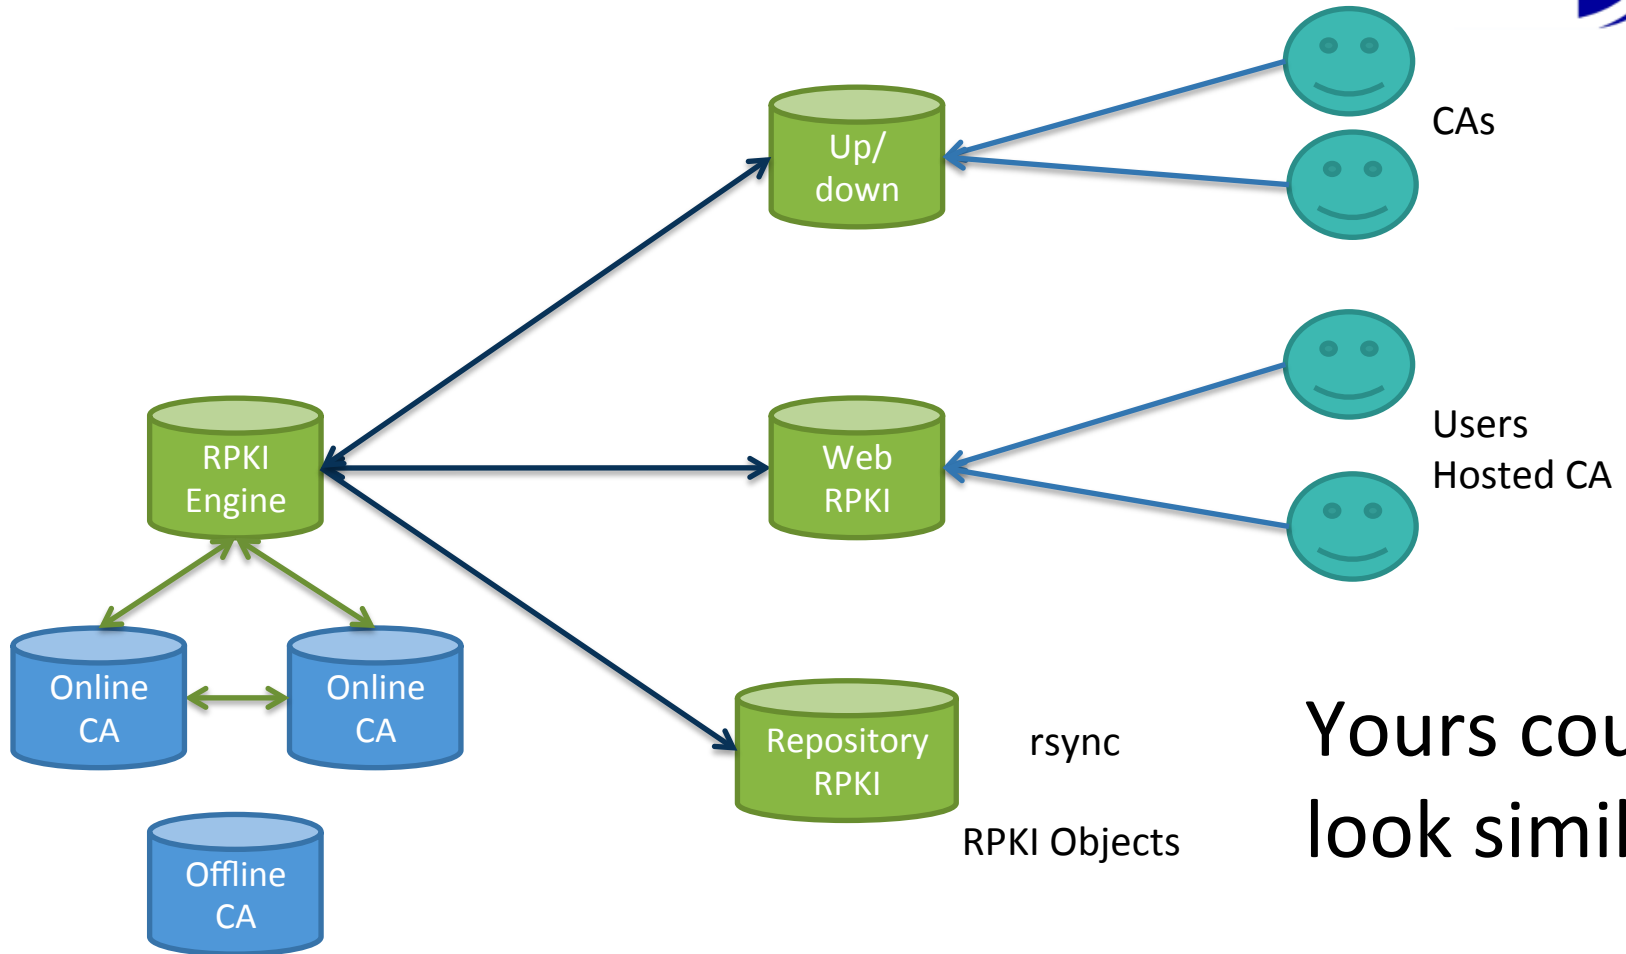

# RPKI LACNIC

# RPKI CA Infrastructure

Yours could look similar

# Features

- Hosted web interface
- Up/Down 3Q 2011
- RPKI engine in JAVA
- Operational for direct LACNIC members, soon NIR support
- Cert creation, validation, revocation, detail, download; ROA creation; log
- 11 certs, 4 ROAs, 0.003% of space signed
  - [http://www.labs.lacnic.net/~rpki/rpki-evolution-report\\_EN.txt](http://www.labs.lacnic.net/~rpki/rpki-evolution-report_EN.txt)