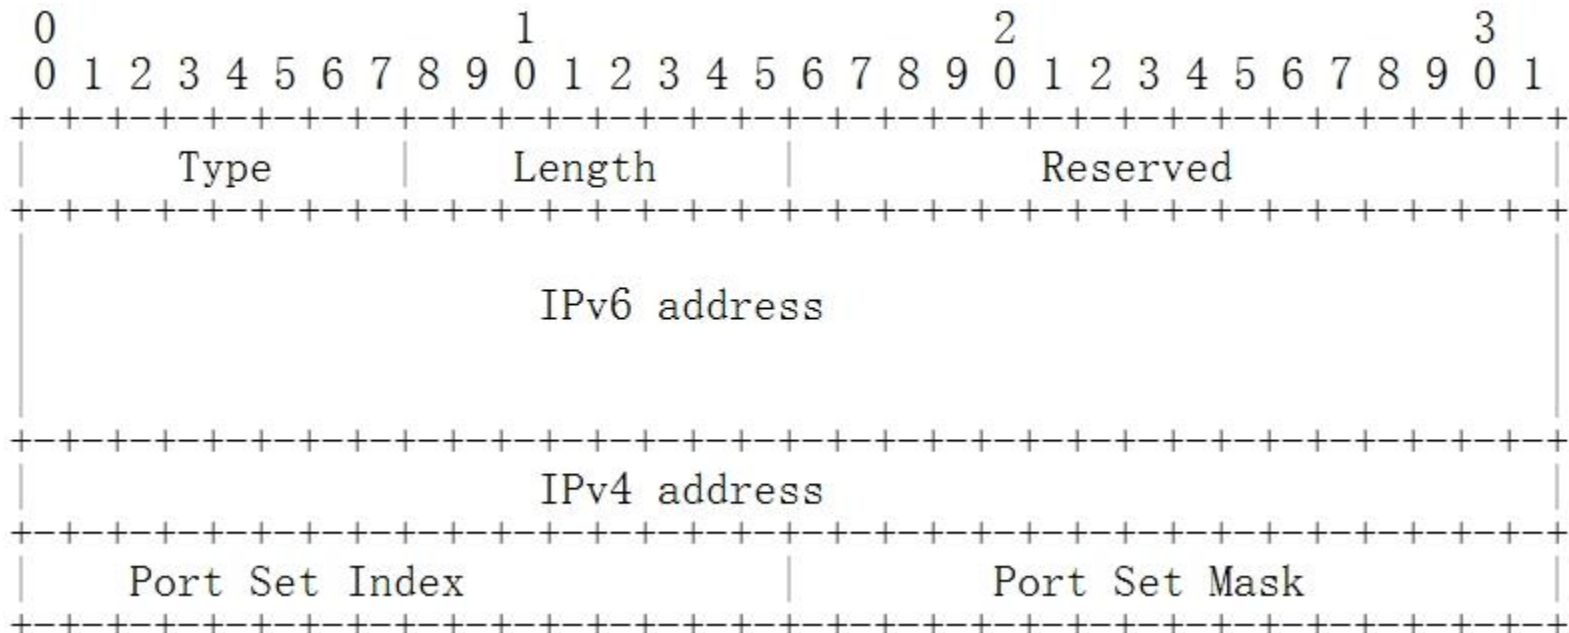

Attribute

- New RADIUS attribute: *lw4o6_binding Attribute*