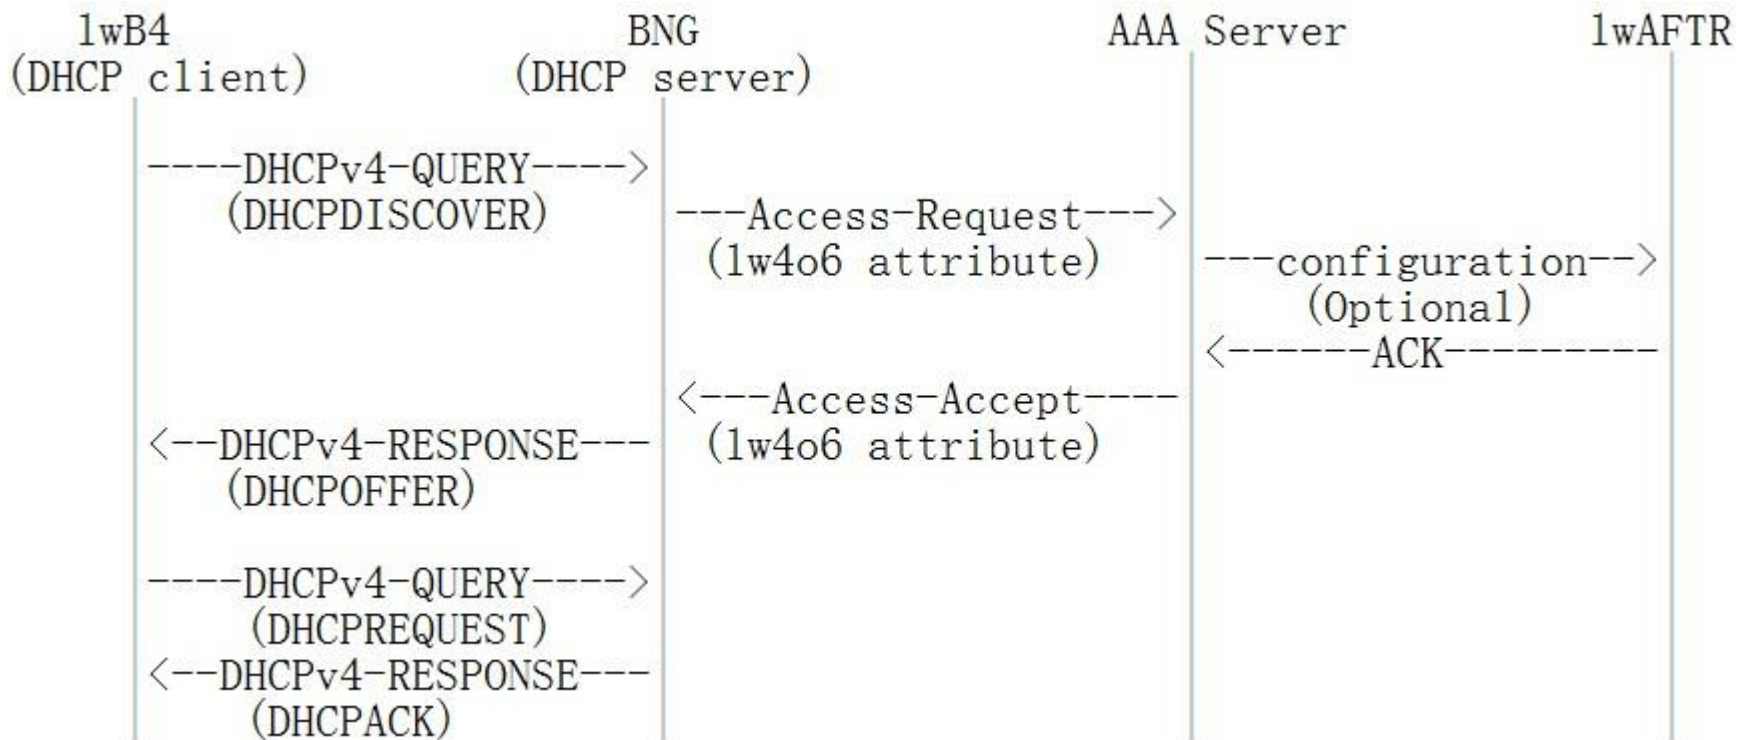

# Introduction

- In many networks, user configuration information are managed by AAA servers.
- Provide authentication for lwB4 through RADIUS

# Configuration Process with RADIUS

- If the mapping tables are created dynamically by AAA server, AAA configures lwAFTR by [I-D.zhou-dime-4over6-provisioning] or COA requests [RFC5176]