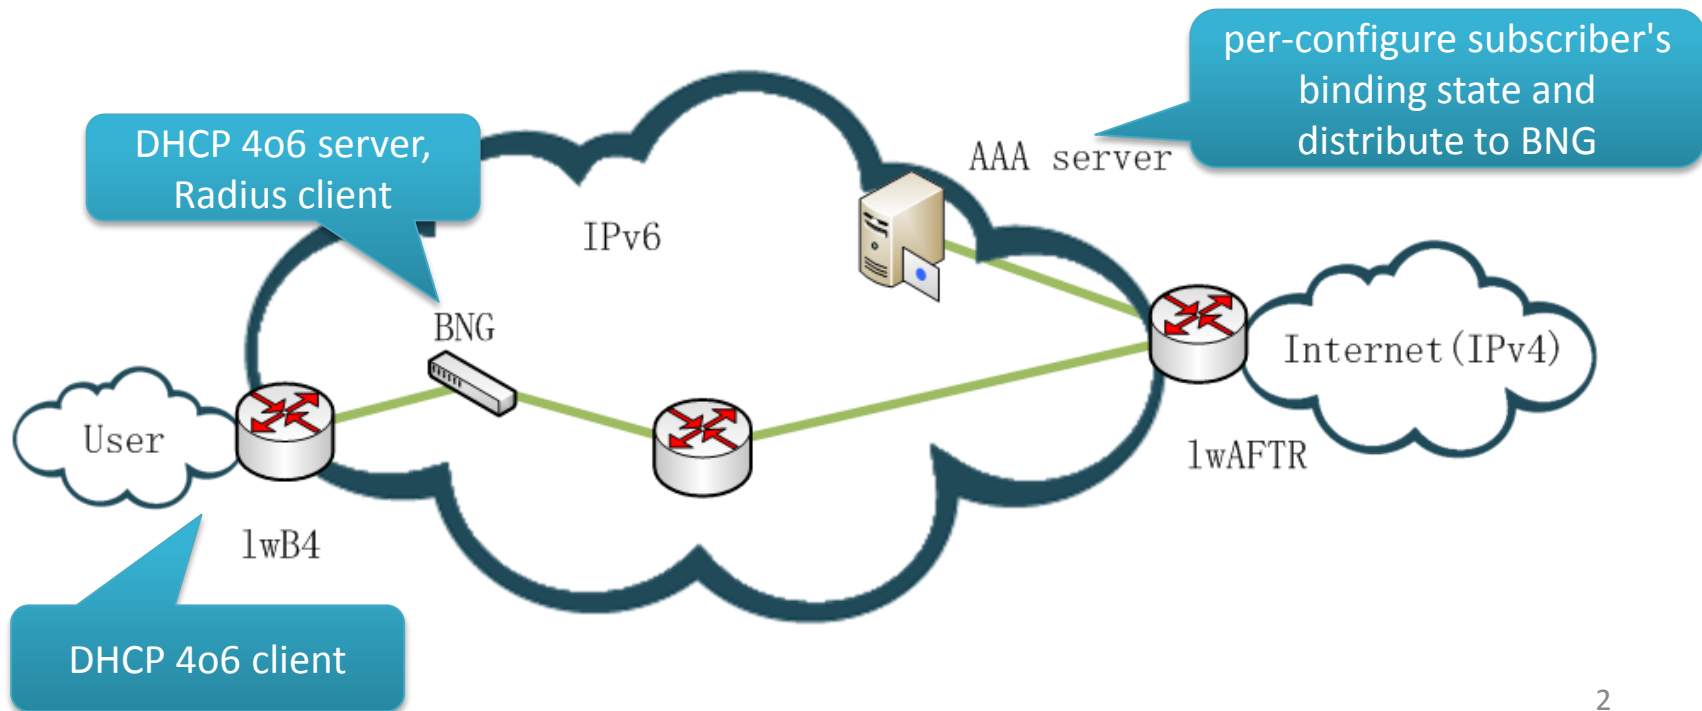

# Introduction

- In many networks, user configuration information are managed by AAA servers.
- Provide authentication for lwB4 through RADIUS

# Configuration Process with RADIUS

- If the mapping tables are created dynamically by AAA server, AAA configures lwAFTR by [I-D.zhou-dime-4over6-provisioning] or COA requests [RFC5176]