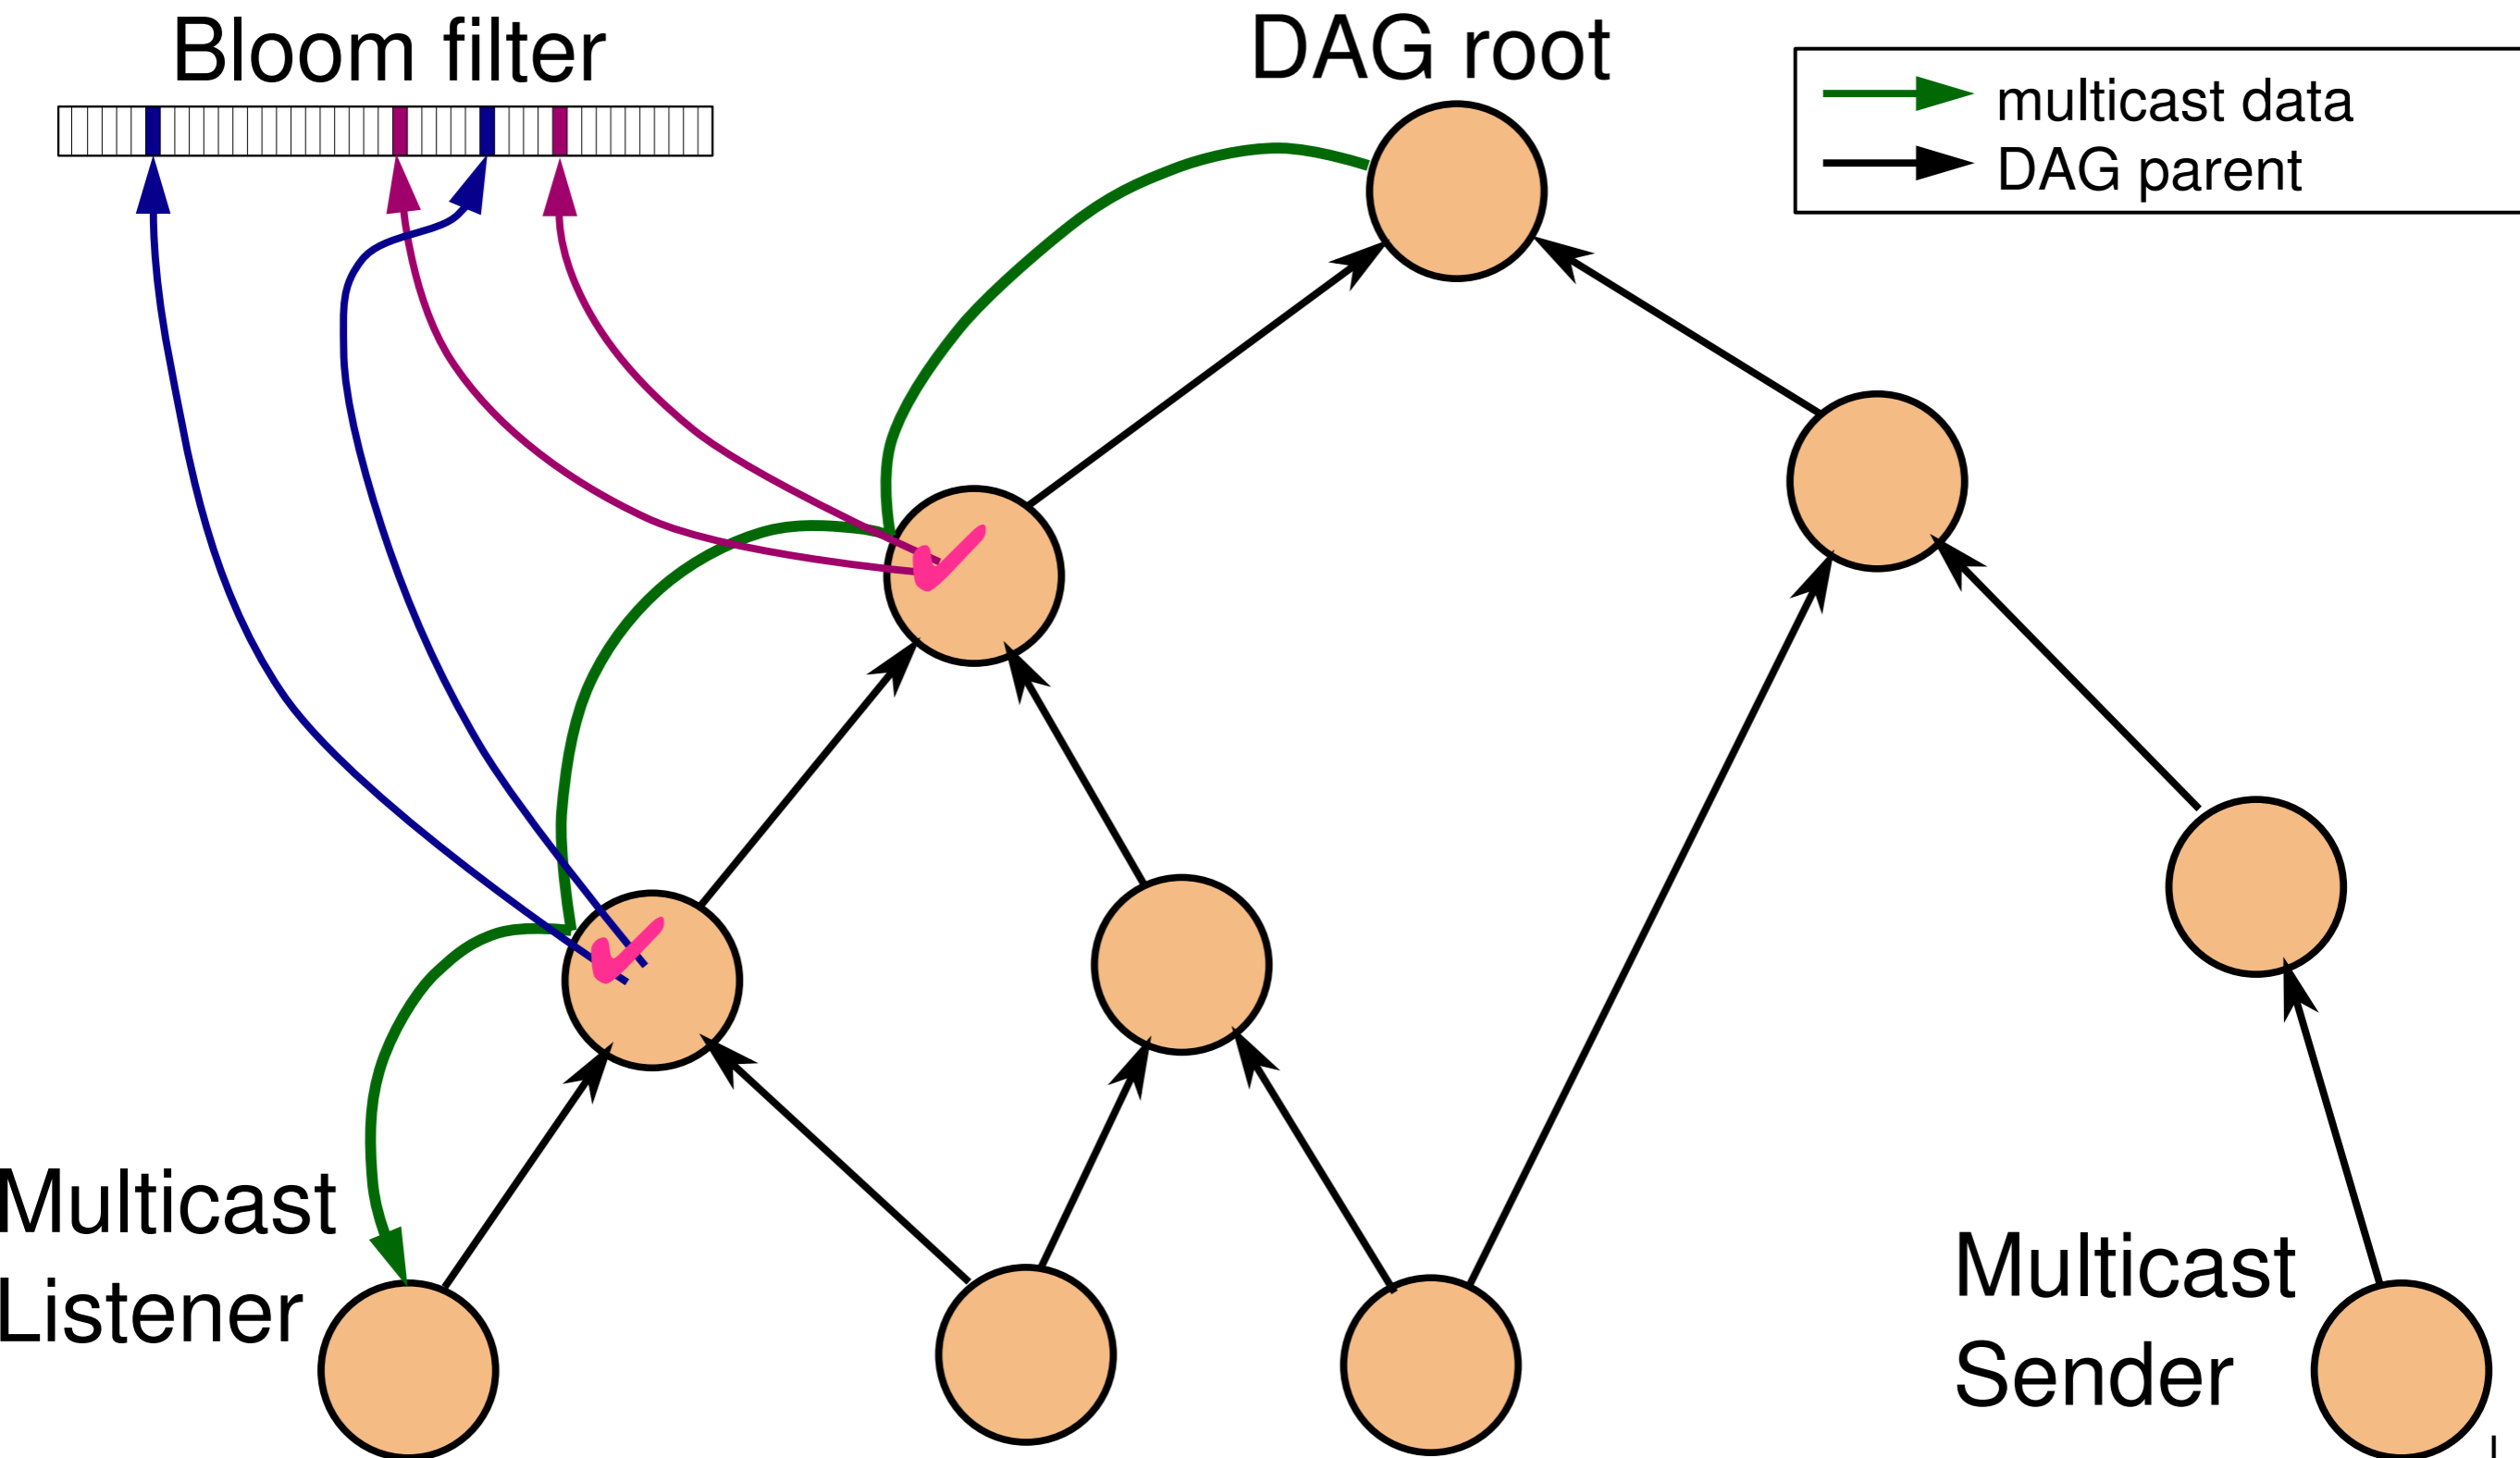

Constrained-Cast: Send Bloom Filter with packet, match OIF

Protocol

- Membership: MLAOs (go right up to root)
- Submit: tunnel up to root
- Deliver: root inserts bloom filter

This might go into a Mesh Header