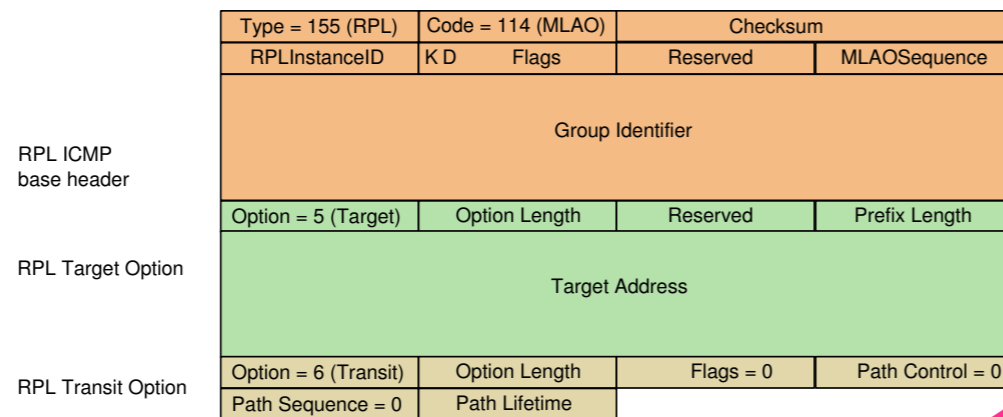

Constrained-Cast: Send Bloom Filter with packet, match OIF

Protocol

- Membership: MLAOs (go right up to root)
- Submit: tunnel up to root
- Deliver: root inserts bloom filter

This might go into a Mesh Header