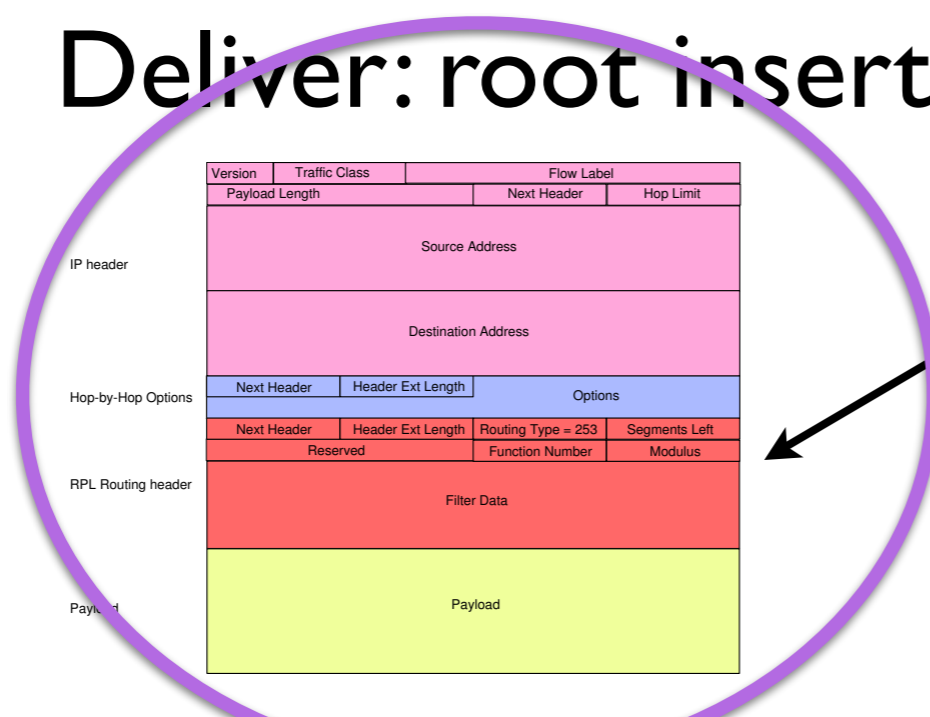

Constrained-Cast: Send Bloom Filter with packet, match OIF

Protocol

- Membership: MLAOs (go right up to root)
- Submit: tunnel up to root
- Deliver: root inserts bloom filter

This might go into a Mesh Header