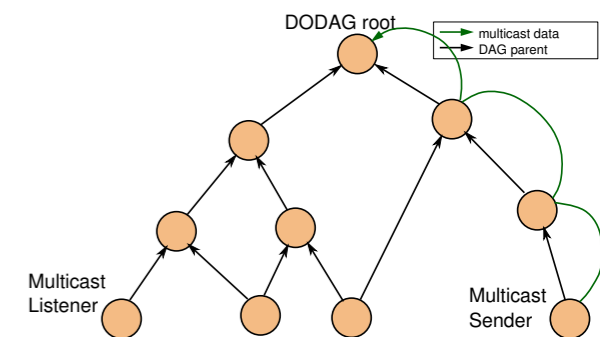

Constrained-Cast: Send Bloom Filter with packet, match OIF

Protocol

- Membership: MLAOs (go right up to root)
- Submit: tunnel up to root
- Deliver: root inserts bloom filter

This might go into a Mesh Header