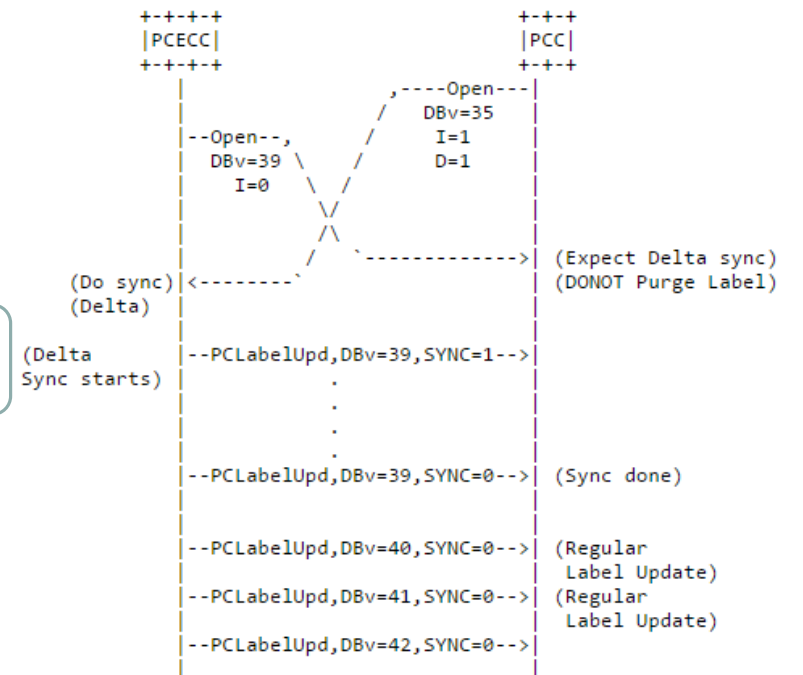

PCEPS – PCEP over TLS

- Added TLS security over PCEP
- Implement – [draft-ietf-pce-pceps-09](#) (partially)
- Testing on going...
- Moving from experimentation to standards strack!

Figure 4: LABEL-DB synchronization Skipped

Figure 7: Incremental Synchronization Procedure

DEMO

ONOS Summary	
Version :	1.6.1*
Devices :	6
Links :	22
Hosts :	0
Topology SCCs :	1
Intents :	0
Tunnels :	0
Flows :	0

Full sync

No.	Time	Source	Destination	Protocol	Length	Info
123	9.976441000	172.16.0.29	172.16.4.13	PCEP	60	[TCP Retransmission] KEEPALIVE MESSAGE
141	11.742389000	172.16.4.14	172.16.0.29	PCEP	62	KEEPALIVE MESSAGE
155	12.766708000	172.16.0.13	172.16.0.29	PCEP	62	KEEPALIVE MESSAGE
157	13.083009000	172.16.0.29	172.16.13.16	PCEP	60	KEEPALIVE MESSAGE
161	13.283228000	172.16.0.29	172.16.13.17	PCEP	60	KEEPALIVE MESSAGE
163	14.383143000	172.16.0.29	172.16.13.18	PCEP	60	KEEPALIVE MESSAGE
164	14.383159000	172.16.0.29	172.16.13.13	PCEP	60	KEEPALIVE MESSAGE
169	14.849730000	172.16.4.166	172.16.0.29	PCEP	136	OPEN MESSAGE
171	14.850230000	172.16.0.29	172.16.4.166	PCEP	104	OPEN MESSAGE
172	14.861796000	172.16.0.29	172.16.0.29	PCEP	62	KEEPALIVE MESSAGE
173	14.862055000	172.16.0.29	172.16.4.166	PCEP	60	KEEPALIVE MESSAGE
174	14.867459000	172.16.4.166	172.16.0.29	PCEP	96	Unknown Message (10).
175	14.882623000	172.16.0.29	172.16.13.12	PCEP	60	KEEPALIVE MESSAGE
176	14.882855000	172.16.0.29	172.16.4.166	PCEP	104	Unknown Message (226).
177	14.882886000	172.16.0.29	172.16.4.166	PCEP	104	Unknown Message (226).
179	14.886343000	172.16.0.29	172.16.4.166	PCEP	452	Unknown Message (226).
187	15.683266000	172.16.0.29	172.16.6.13	PCEP	60	KEEPALIVE MESSAGE
202	18.375050000	172.16.4.12	172.16.0.29	PCEP	62	KEEPALIVE MESSAGE