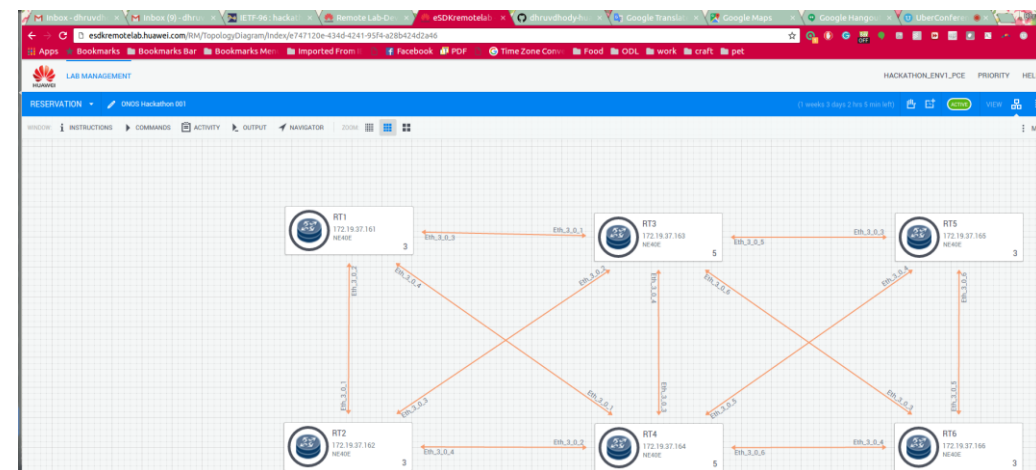

PCEPS – PCEP over TLS

- Added TLS security over PCEP
- Implement – [draft-ietf-pce-pceps-09](#) (partially)
- Testing on going...
- Moving from experimentation to standards strack!

Figure 4: LABEL-DB synchronization Skipped

Figure 7: Incremental Synchronization Procedure

DEMO

ONOS Summary	
Version :	1.6.1*
Devices :	6
Links :	22
Hosts :	0
Topology SCCs :	1
Intents :	0
Tunnels :	0
Flows :	0

Full sync

No.	Time	Source	Destination	Protocol	Length	Info
123	9.976441000	172.16.0.29	172.16.4.13	PCEP	60	[TCP Retransmission] KEEPALIVE MESSAGE
141	11.742389000	172.16.4.14	172.16.0.29	PCEP	62	KEEPALIVE MESSAGE
155	12.766708000	172.16.0.13	172.16.0.29	PCEP	62	KEEPALIVE MESSAGE
157	13.083009000	172.16.0.29	172.16.13.16	PCEP	60	KEEPALIVE MESSAGE
161	13.283228000	172.16.0.29	172.16.13.17	PCEP	60	KEEPALIVE MESSAGE
163	14.383143000	172.16.0.29	172.16.13.18	PCEP	60	KEEPALIVE MESSAGE
164	14.383159000	172.16.0.29	172.16.13.13	PCEP	60	KEEPALIVE MESSAGE
169	14.849730000	172.16.4.166	172.16.0.29	PCEP	136	OPEN MESSAGE
171	14.850230000	172.16.0.29	172.16.4.166	PCEP	104	OPEN MESSAGE
172	14.861796000	172.16.0.29	172.16.0.29	PCEP	62	KEEPALIVE MESSAGE
173	14.862055000	172.16.0.29	172.16.4.166	PCEP	60	KEEPALIVE MESSAGE
174	14.867459000	172.16.4.166	172.16.0.29	PCEP	96	Unknown Message (10).
175	14.882623000	172.16.0.29	172.16.13.12	PCEP	60	KEEPALIVE MESSAGE
176	14.882855000	172.16.0.29	172.16.4.166	PCEP	104	Unknown Message (226).
177	14.882886000	172.16.0.29	172.16.4.166	PCEP	104	Unknown Message (226).
179	14.886343000	172.16.0.29	172.16.4.166	PCEP	452	Unknown Message (226).
187	15.683266000	172.16.0.29	172.16.6.13	PCEP	60	KEEPALIVE MESSAGE
202	18.375050000	172.16.4.12	172.16.0.29	PCEP	62	KEEPALIVE MESSAGE