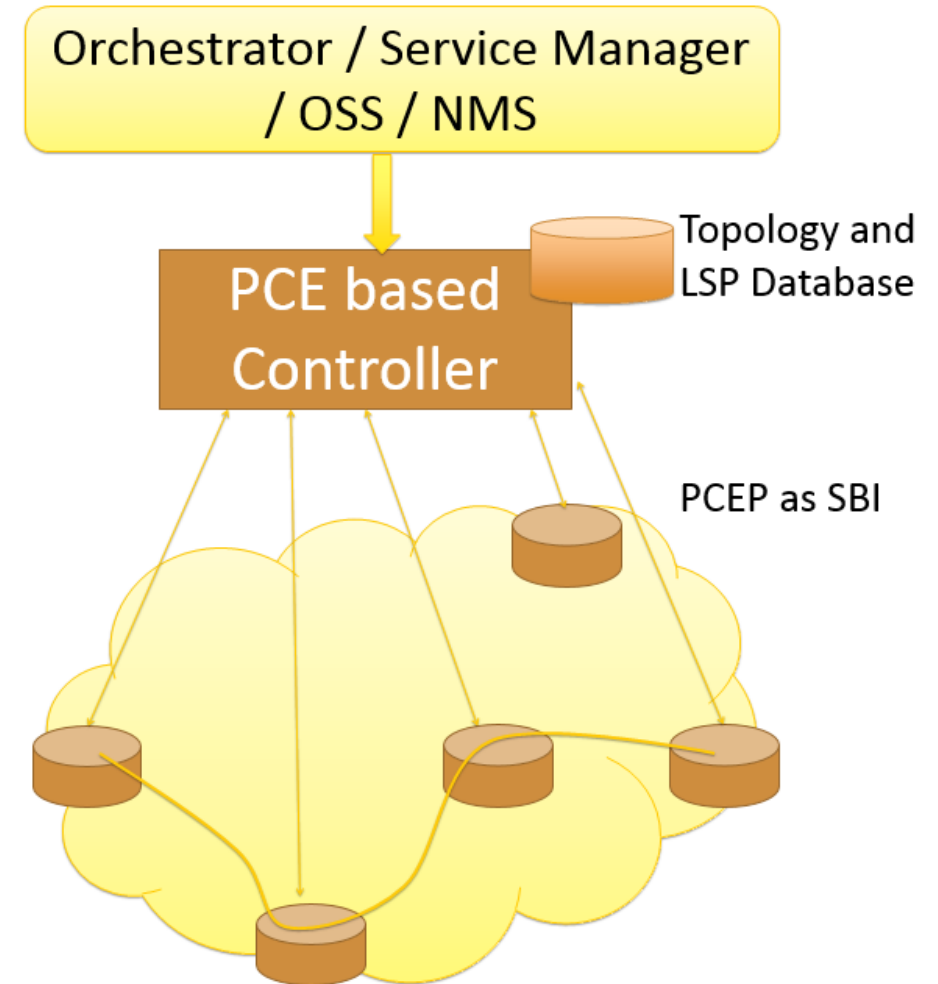

PCE BASED CENTRAL CONTROL

IETF 96 Hackathon Results

PCE BASED CENTRAL CONTROL

- PCE in SDN
 - PCE function is an integral part of any network controller
 - The controller can communicate with a conventional router using PCEP and can also use the same protocol to program individual routers
 - Each router along the path is told what label forwarding instruction to program and what resources to reserve
 - PCE-based controller is responsible to manage some part of label space
- TEAS WG
 - draft-zhao-teas-pce-control-function (candidate for WG Adoption)
- PCE WG
 - draft-zhao-pce-pcep-extension-for-pce-controller
- Participation – Dhruv, Oscar, Diego, Andrea, Boris, Satish
- Remote – Hari, Rama, Mahesh
- Basic Demo
 - <https://www.youtube.com/watch?v=MeWODiWeAJM>
 - <https://www.youtube.com/watch?v=6dnf1imHQYY>

FOR THE HACKATHON

Label DB Sync

- Support Label-DB synchronization procedures with optimization
 - Avoidance and incremental sync
- Implement – [draft-palle-pce-controller-labeldb-sync](#)
- Tested via wireshark –
 - With Huawei Development Sandbox environment
 - When session flaps and no change in labels, the label synchronization can be skipped

PCEPS – PCEP over TLS

- Added TLS security over PCEP
- Implement – [draft-ietf-pce-pceps-09](#) (partially)
- Testing on going...
- Moving from experimentation to standards strack!

Figure 4: LABEL-DB synchronization Skipped