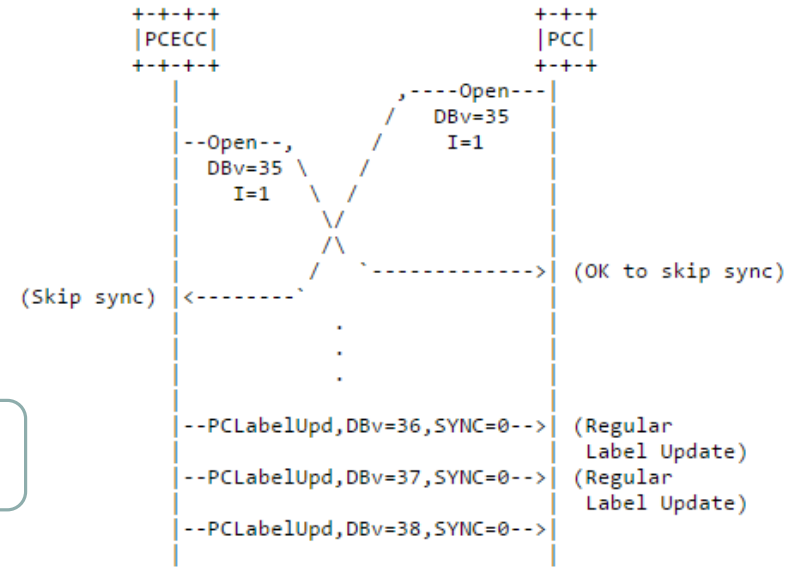

PCEPS – PCEP over TLS

- Added TLS security over PCEP
- Implement – [draft-ietf-pce-pceps-09](#) (partially)
- Testing on going...
- Moving from experimentation to standards strack!

Figure 4: LABEL-DB synchronization Skipped

Figure 7: Incremental Synchronization Procedure

DEMO

ONOS Summary	
Version :	1.6.1*
Devices :	6
Links :	22
Hosts :	0
Topology SCCs :	1
Intents :	0
Tunnels :	0
Flows :	0

Full sync

No.	Time	Source	Destination	Protocol	Length	Info
123	9.976441000	172.16.0.29	172.16.4.13	PCEP	60	[TCP Retransmission] KEEPALIVE MESSAGE
141	11.742389000	172.16.4.14	172.16.0.29	PCEP	62	KEEPALIVE MESSAGE
155	12.766708000	172.16.0.13	172.16.0.29	PCEP	62	KEEPALIVE MESSAGE
157	13.083009000	172.16.0.29	172.16.13.16	PCEP	60	KEEPALIVE MESSAGE
161	13.283228000	172.16.0.29	172.16.13.17	PCEP	60	KEEPALIVE MESSAGE
163	14.383143000	172.16.0.29	172.16.13.18	PCEP	60	KEEPALIVE MESSAGE
164	14.383159000	172.16.0.29	172.16.13.13	PCEP	60	KEEPALIVE MESSAGE
169	14.849730000	172.16.4.166	172.16.0.29	PCEP	136	OPEN MESSAGE
171	14.850230000	172.16.0.29	172.16.4.166	PCEP	104	OPEN MESSAGE
172	14.861796000	172.16.0.29	172.16.0.29	PCEP	62	KEEPALIVE MESSAGE
173	14.862055000	172.16.0.29	172.16.4.166	PCEP	60	KEEPALIVE MESSAGE
174	14.867459000	172.16.4.166	172.16.0.29	PCEP	96	Unknown Message (10).
175	14.882623000	172.16.0.29	172.16.13.12	PCEP	60	KEEPALIVE MESSAGE
176	14.882855000	172.16.0.29	172.16.4.166	PCEP	104	Unknown Message (226).
177	14.882886000	172.16.0.29	172.16.4.166	PCEP	104	Unknown Message (226).
179	14.886343000	172.16.0.29	172.16.4.166	PCEP	452	Unknown Message (226).
187	15.683266000	172.16.0.29	172.16.6.13	PCEP	60	KEEPALIVE MESSAGE
202	18.375050000	172.16.4.12	172.16.0.29	PCEP	62	KEEPALIVE MESSAGE