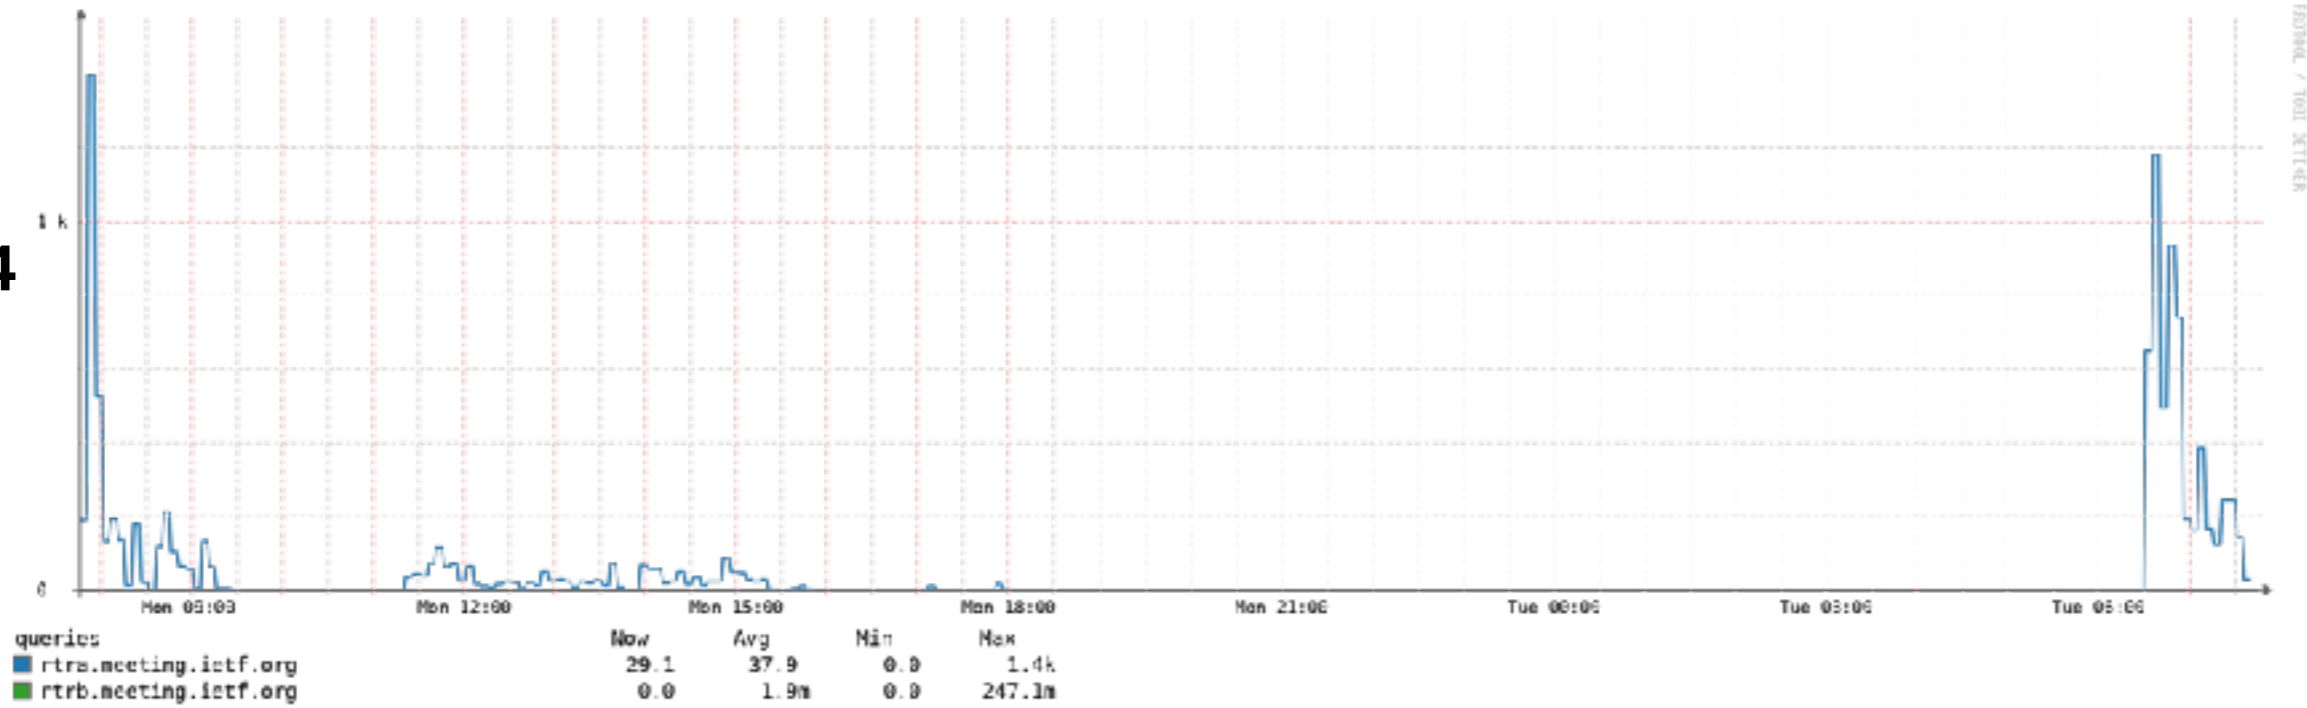

DPRIVE on IETF Network

Warren Kumari <warren@kumari.net>

DNS Usage

IPv4

IPv6

DPRIVE Usage

IPv4

IPv6